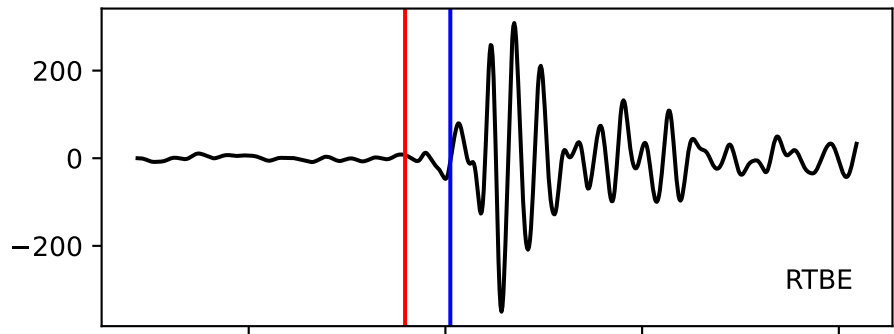

Typ: earthquake - obspyck_20200417114314
Herdzeit (UTC): 2020-02-25 21:33:32
Magnitude (MI): -0.5
Latitude: 47.752 [°] ± 1.35 [km]
Longitude: 12.821 [°] ± 1.54 [km]
Tiefe: 1.9 [km] ± 4.7[km]

33:32.000000 33:33.000000 33:34.000000 33:35.000000