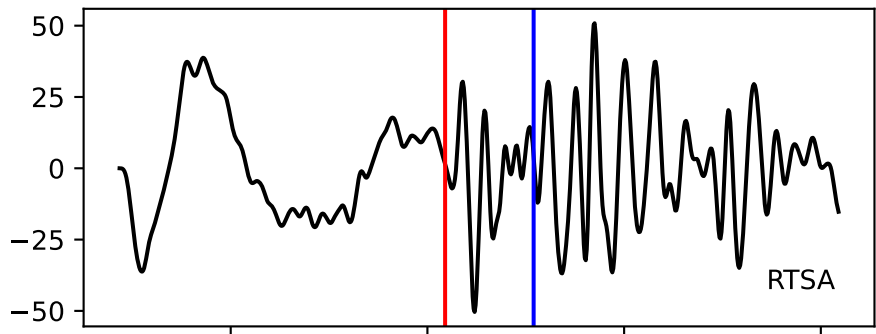

Typ: earthquake - obspyck_20200417114314
Herdzeit (UTC): 2020-02-25 21:33:32
Magnitude (MI): -0.5
Latitude: 47.752 [°] ± 1.35 [km]
Longitude: 12.821 [°] ± 1.54 [km]
Tiefe: 1.9 [km] ± 4.7[km]

33:32.000000 33:33.000000 33:34.000000 33:35.000000