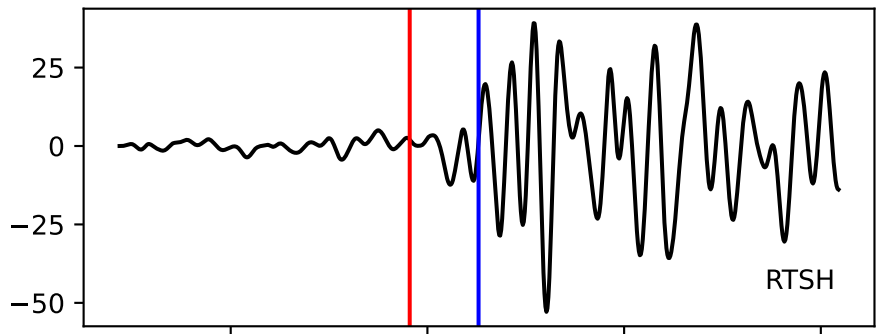

Typ: earthquake - obspyck_20200417114314
Herdzeit (UTC): 2020-02-25 21:33:32
Magnitude (MI): -0.5
Latitude: 47.752 [°] ± 1.35 [km]
Longitude: 12.821 [°] ± 1.54 [km]
Tiefe: 1.9 [km] ± 4.7[km]

33:32.000000 33:33.000000 33:34.000000 33:35.000000