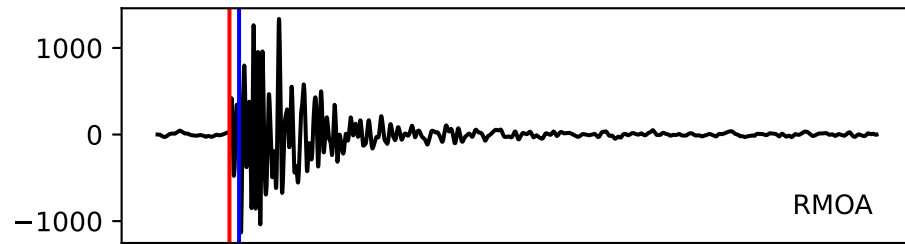

Typ: earthquake - obspyck\_20200417131433  
Herdzeit (UTC): 2020-02-17 22:53:38  
Magnitude (MI): 0.2  
Latitude: 47.754 [°] ± 0.51 [km]  
Longitude: 12.867 [°] ± 0.77 [km]  
Tiefe: 1.5 [km] ± 2.9[km]