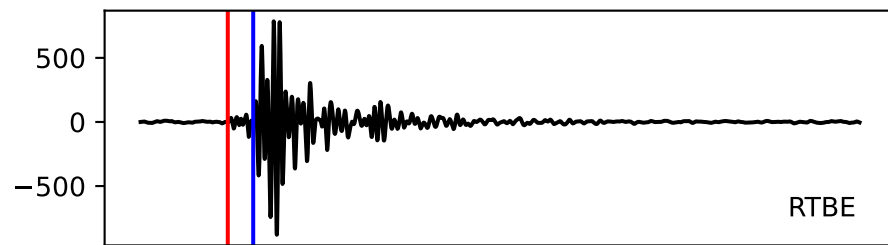

Typ: earthquake - obspyck\_20200417131433  
Herdzeit (UTC): 2020-02-17 22:53:38  
Magnitude (MI): 0.2  
Latitude: 47.754 [°] ± 0.51 [km]  
Longitude: 12.867 [°] ± 0.77 [km]  
Tiefe: 1.5 [km] ± 2.9[km]