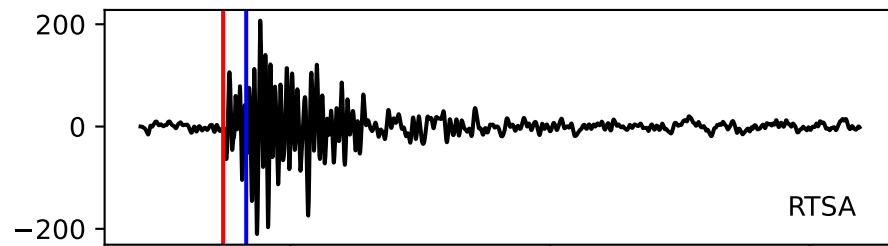

Typ: earthquake - obspyck\_20200417131433  
Herdzeit (UTC): 2020-02-17 22:53:38  
Magnitude (MI): 0.2  
Latitude: 47.754 [°] ± 0.51 [km]  
Longitude: 12.867 [°] ± 0.77 [km]  
Tiefe: 1.5 [km] ± 2.9[km]