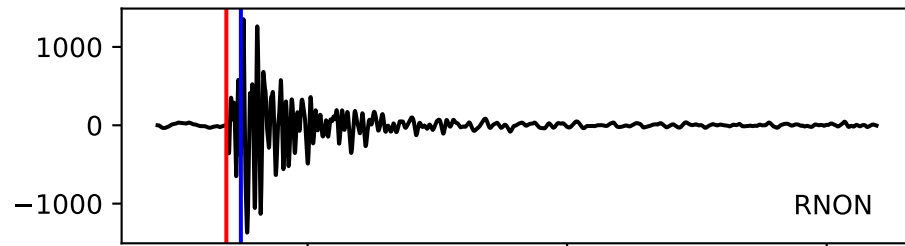

Typ: earthquake - obspyck\_20200417131433  
Herdzeit (UTC): 2020-02-17 22:53:38  
Magnitude (MI): 0.2  
Latitude: 47.754 [°] ± 0.51 [km]  
Longitude: 12.867 [°] ± 0.77 [km]  
Tiefe: 1.5 [km] ± 2.9[km]