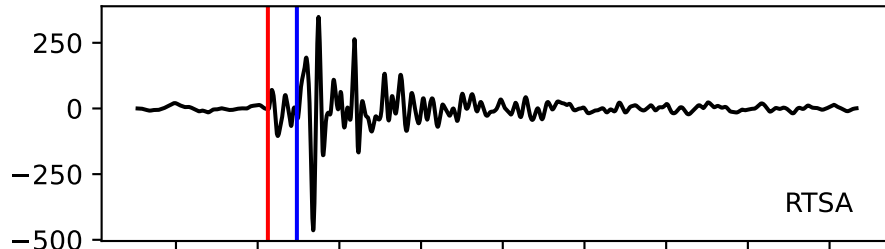

Typ: earthquake - obspyck_20200417132033
Herdzeit (UTC): 2020-02-15 07:40:38
Magnitude (MI): -0.0
Latitude: 47.764 [°] ± 0.34 [km]
Longitude: 12.842 [°] ± 0.79 [km]
Tiefe: 2.0 [km] ± 1.0[km]

07:40:38
07:40:39
07:40:40
07:40:41
07:40:42
07:40:43
07:40:44
07:40:45
07:40:46