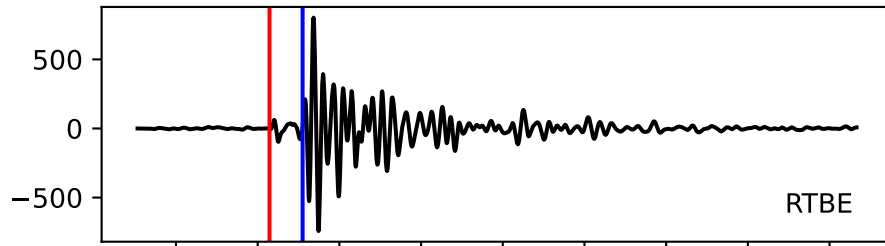

Typ: earthquake - obspyck_20200417132033
Herdzeit (UTC): 2020-02-15 07:40:38
Magnitude (MI): -0.0
Latitude: 47.764 [°] ± 0.34 [km]
Longitude: 12.842 [°] ± 0.79 [km]
Tiefe: 2.0 [km] ± 1.0[km]

07:40:38
07:40:39
07:40:40
07:40:41
07:40:42
07:40:43
07:40:44
07:40:45
07:40:46