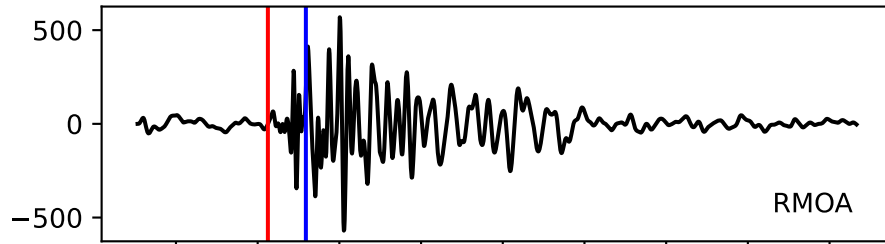

Typ: earthquake - obspyck_20200417132033
Herdzeit (UTC): 2020-02-15 07:40:38
Magnitude (MI): -0.0
Latitude: 47.764 [°] ± 0.34 [km]
Longitude: 12.842 [°] ± 0.79 [km]
Tiefe: 2.0 [km] ± 1.0[km]

07:40:38
07:40:39
07:40:40
07:40:41
07:40:42
07:40:43
07:40:44
07:40:45
07:40:46