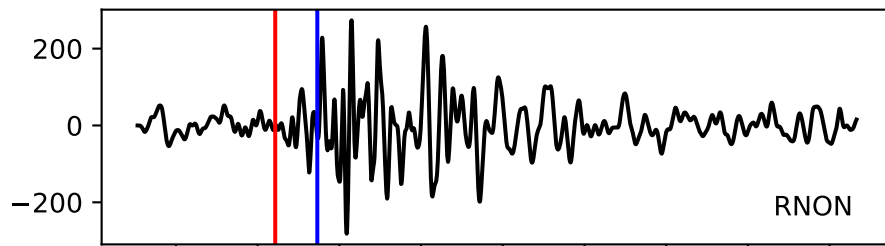

Typ: earthquake - obspyck_20200417132033
Herdzeit (UTC): 2020-02-15 07:40:38
Magnitude (MI): -0.0
Latitude: 47.764 [°] ± 0.34 [km]
Longitude: 12.842 [°] ± 0.79 [km]
Tiefe: 2.0 [km] ± 1.0[km]

07:40:38
07:40:39
07:40:40
07:40:41
07:40:42
07:40:43
07:40:44
07:40:45
07:40:46