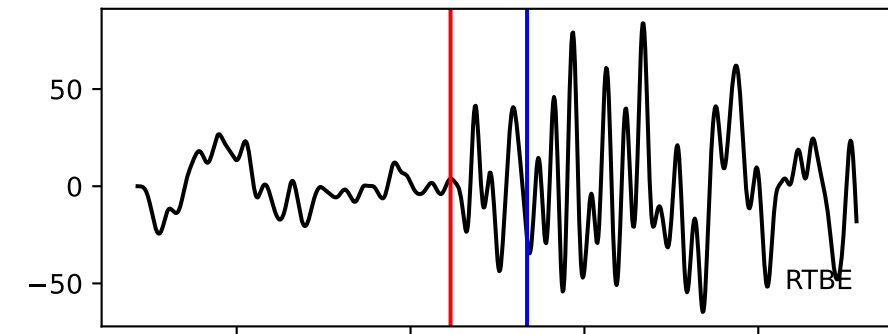

Typ: earthquake - obspyck_20200417140647
Herdzeit (UTC): 2019-12-15 09:18:32
Magnitude (MI): -0.5
Latitude: 47.763 [°] ± 2.41 [km]
Longitude: 12.860 [°] ± 1.88 [km]
Tiefe: 2.2 [km] ± 3.9[km]

18:32.000000
18:33.000000
18:34.000000
18:35.000000