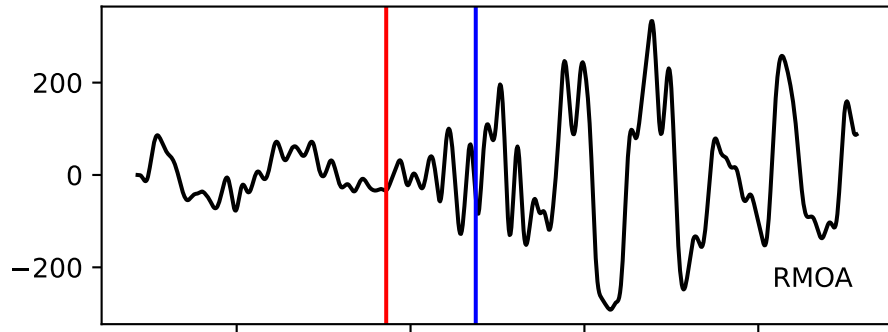

Typ: earthquake - obspyck_20200417140647
Herdzeit (UTC): 2019-12-15 09:18:32
Magnitude (MI): -0.5
Latitude: 47.763 [°] ± 2.41 [km]
Longitude: 12.860 [°] ± 1.88 [km]
Tiefe: 2.2 [km] ± 3.9[km]

18:32.000000
18:33.000000
18:34.000000
18:35.000000