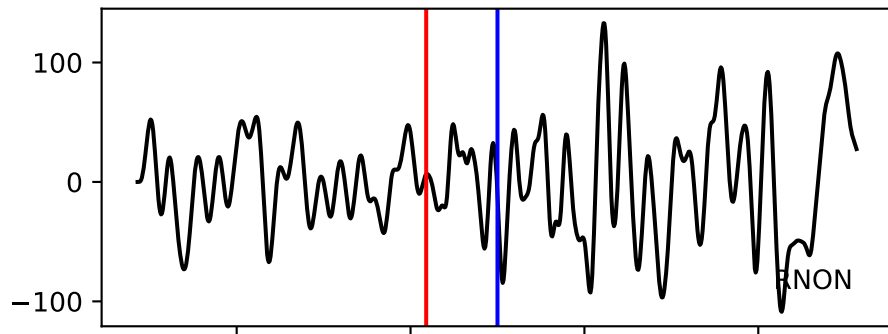

Typ: earthquake - obspyck_20200417140647
Herdzeit (UTC): 2019-12-15 09:18:32
Magnitude (MI): -0.5
Latitude: 47.763 [°] ± 2.41 [km]
Longitude: 12.860 [°] ± 1.88 [km]
Tiefe: 2.2 [km] ± 3.9[km]

18:32.000000
18:33.000000
18:34.000000
18:35.000000