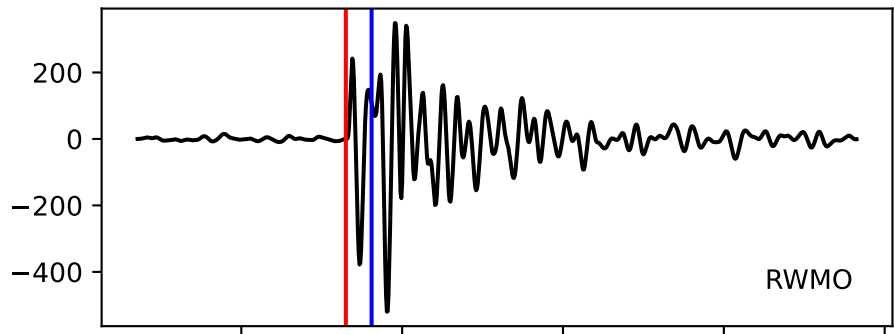

Typ: earthquake - obspyck\_20200515121508  
Herdzeit (UTC): 2020-05-15 03:25:52  
Magnitude (MI): -0.6  
Latitude: 47.731 [°] ± 3.15 [km]  
Longitude: 12.721 [°] ± 0.94 [km]  
Tiefe: -0.0 [km] ± 2.4[km]