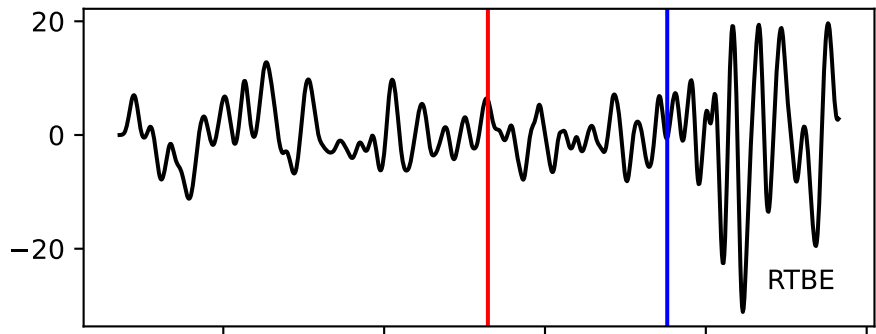

Typ: earthquake - obspyck\_20200515121508  
Herdzeit (UTC): 2020-05-15 03:25:52  
Magnitude (MI): -0.6  
Latitude: 47.731 [°] ± 3.15 [km]  
Longitude: 12.721 [°] ± 0.94 [km]  
Tiefe: -0.0 [km] ± 2.4[km]