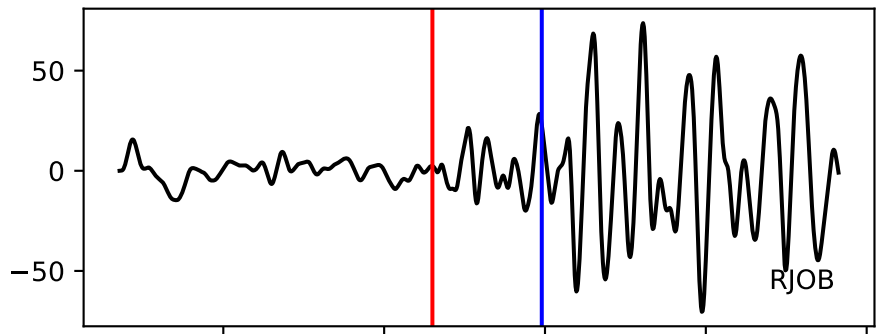

Typ: earthquake - obspyck\_20200515121508  
Herdzeit (UTC): 2020-05-15 03:25:52  
Magnitude (MI): -0.6  
Latitude: 47.731 [°] ± 3.15 [km]  
Longitude: 12.721 [°] ± 0.94 [km]  
Tiefe: -0.0 [km] ± 2.4[km]