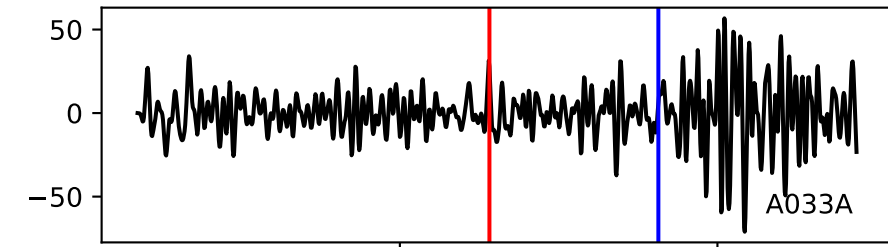

Typ: earthquake - obspyck_20200522110551
Herdzeit (UTC): 2020-05-15 21:11:16
Magnitude (MI): -0.0
Latitude: 47.569 [°] ± 1.88 [km]
Longitude: 12.863 [°] ± 1.64 [km]
Tiefe: 0.5 [km] ± 8.6[km]

21:11:20

21:11:25