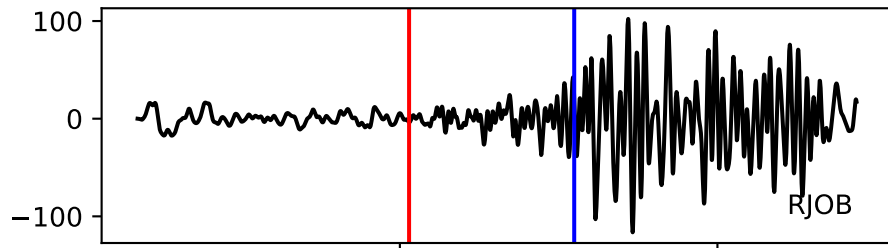

Typ: earthquake - obspyck_20200522110551
Herdzeit (UTC): 2020-05-15 21:11:16
Magnitude (MI): -0.0
Latitude: 47.569 [°] ± 1.88 [km]
Longitude: 12.863 [°] ± 1.64 [km]
Tiefe: 0.5 [km] ± 8.6[km]

21:11:20

21:11:25