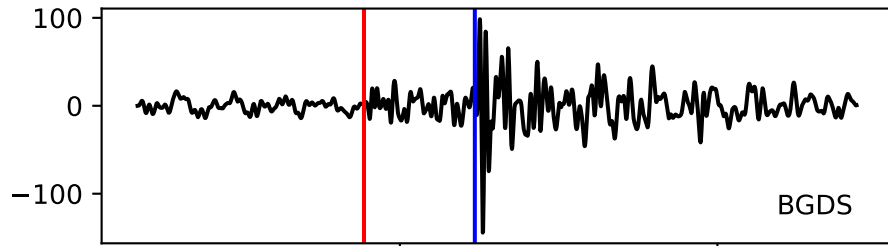

Typ: earthquake - obspyck_20200522110551
Herdzeit (UTC): 2020-05-15 21:11:16
Magnitude (MI): -0.0
Latitude: 47.569 [°] ± 1.88 [km]
Longitude: 12.863 [°] ± 1.64 [km]
Tiefe: 0.5 [km] ± 8.6[km]

21:11:20

21:11:25