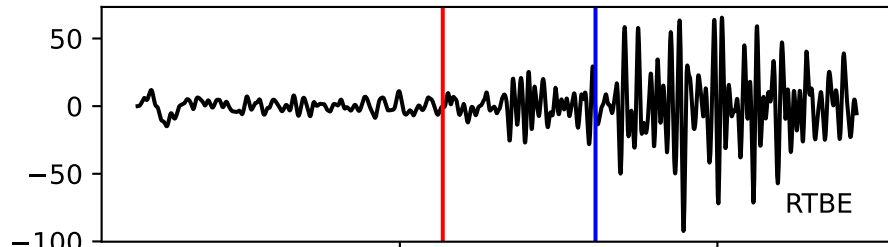

Typ: earthquake - obspyck_20200522110551
Herdzeit (UTC): 2020-05-15 21:11:16
Magnitude (MI): -0.0
Latitude: 47.569 [°] ± 1.88 [km]
Longitude: 12.863 [°] ± 1.64 [km]
Tiefe: 0.5 [km] ± 8.6[km]

21:11:20

21:11:25