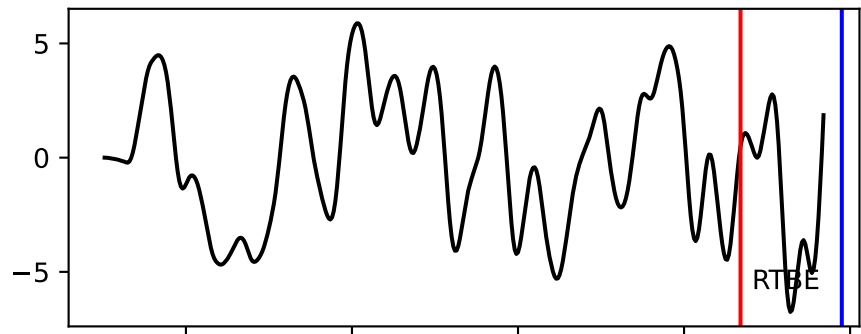

Typ: earthquake - obspyck_20200522122441
Herdzeit (UTC): 2020-05-02 00:22:57
Magnitude (MI): -1.2
Latitude: 47.766 [°] ± 1.09 [km]
Longitude: 12.862 [°] ± 0.68 [km]
Tiefe: 1.1 [km] ± 2.4[km]

22:57.000000
22:57.500000
22:58.000000
22:58.500000
22:59.000000