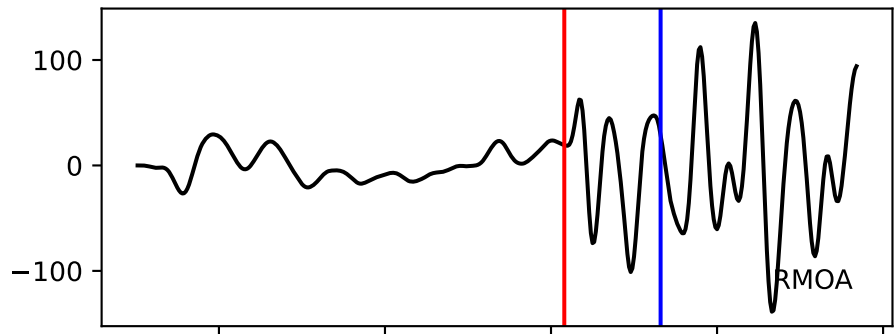

Typ: earthquake - obspyck_20200522122441
Herdzeit (UTC): 2020-05-02 00:22:57
Magnitude (MI): -1.2
Latitude: 47.766 [°] ± 1.09 [km]
Longitude: 12.862 [°] ± 0.68 [km]
Tiefe: 1.1 [km] ± 2.4[km]

22:57.000000
22:57.500000
22:58.000000
22:58.500000
22:59.000000