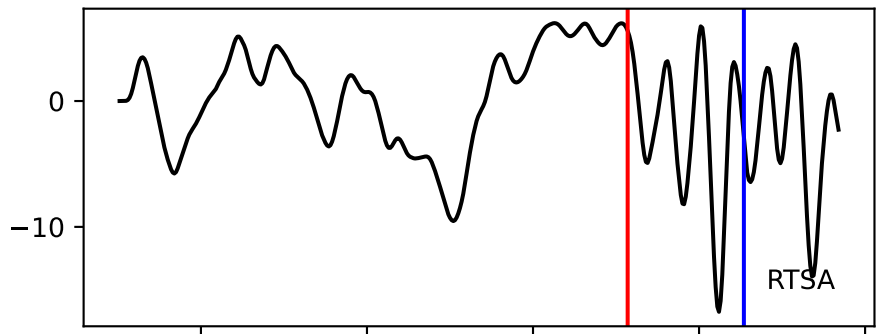

Typ: earthquake - obspyck_20200522122441
Herdzeit (UTC): 2020-05-02 00:22:57
Magnitude (MI): -1.2
Latitude: 47.766 [°] ± 1.09 [km]
Longitude: 12.862 [°] ± 0.68 [km]
Tiefe: 1.1 [km] ± 2.4[km]

22:57.000000
22:57.500000
22:58.000000
22:58.500000
22:59.000000