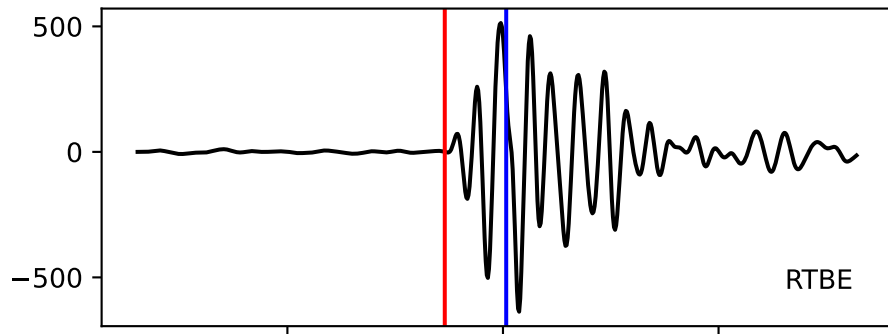

Typ: earthquake - obspyck_20200602072041
Herdzeit (UTC): 2020-05-29 20:38:51
Magnitude (MI): -0.7
Latitude: 47.765 [°] ± 1.38 [km]
Longitude: 12.810 [°] ± 0.87 [km]
Tiefe: -0.0 [km] ± 1.6[km]

38:51.000000
38:52.000000
38:53.000000