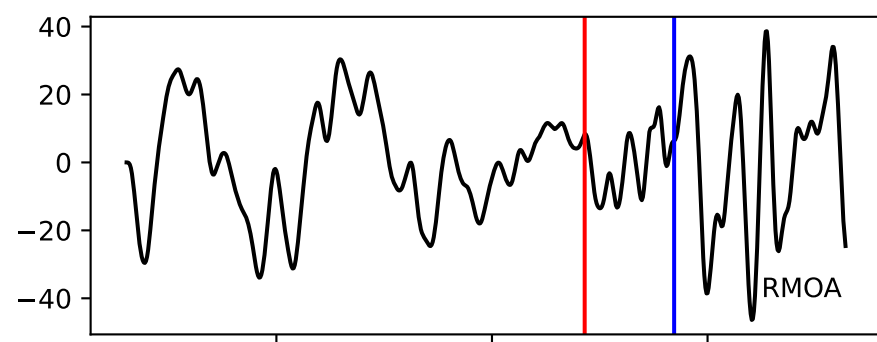

Typ: earthquake - obspyck_20200602072041
Herdzeit (UTC): 2020-05-29 20:38:51
Magnitude (MI): -0.7
Latitude: 47.765 [°] ± 1.38 [km]
Longitude: 12.810 [°] ± 0.87 [km]
Tiefe: -0.0 [km] ± 1.6[km]

38:51.000000
38:52.000000
38:53.000000