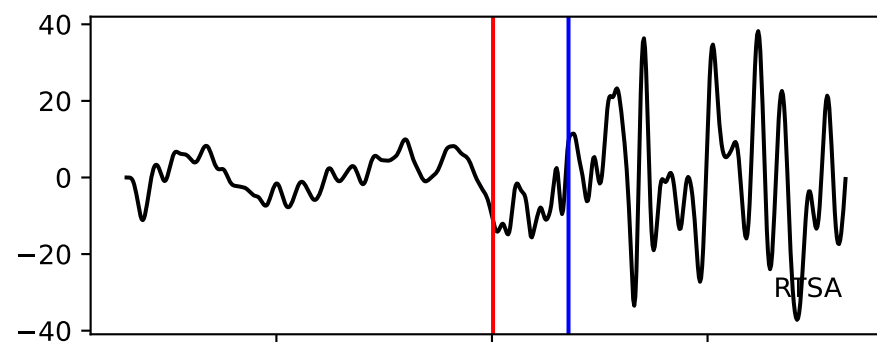

Typ: earthquake - obspyck_20200602072041
Herdzeit (UTC): 2020-05-29 20:38:51
Magnitude (MI): -0.7
Latitude: 47.765 [°] ± 1.38 [km]
Longitude: 12.810 [°] ± 0.87 [km]
Tiefe: -0.0 [km] ± 1.6[km]

38:51.000000
38:52.000000
38:53.000000