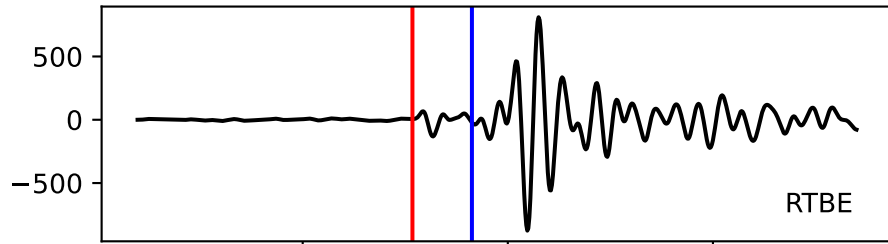

Typ: earthquake - obspyck_20200602073104
Herdzeit (UTC): 2020-06-01 10:15:51
Magnitude (MI): -0.6
Latitude: 47.758 [°] ± 0.62 [km]
Longitude: 12.842 [°] ± 0.34 [km]
Tiefe: -0.9 [km] ± 3.5[km]

15:51.000000