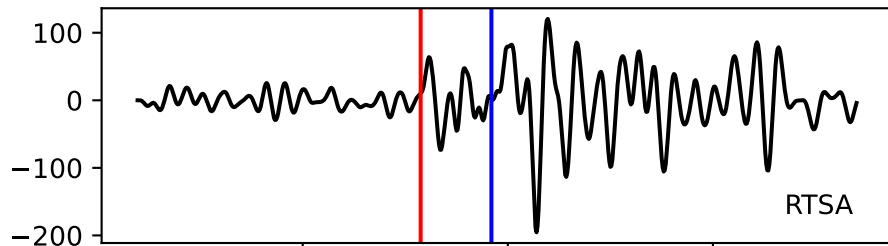

Typ: earthquake - obspyck_20200602073104
Herdzeit (UTC): 2020-06-01 10:15:51
Magnitude (MI): -0.6
Latitude: 47.758 [°] ± 0.62 [km]
Longitude: 12.842 [°] ± 0.34 [km]
Tiefe: -0.9 [km] ± 3.5[km]

15:51.000000