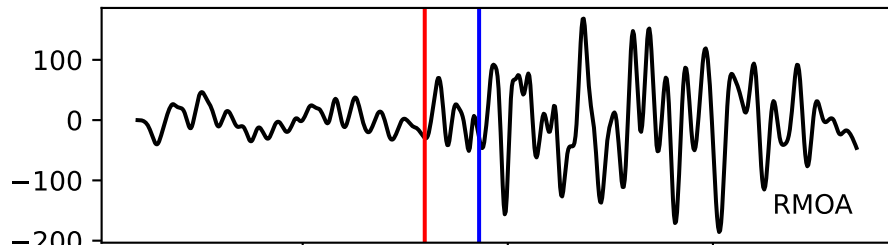

Typ: earthquake - obspyck_20200602073104
Herdzeit (UTC): 2020-06-01 10:15:51
Magnitude (MI): -0.6
Latitude: 47.758 [°] ± 0.62 [km]
Longitude: 12.842 [°] ± 0.34 [km]
Tiefe: -0.9 [km] ± 3.5[km]

15:51.000000