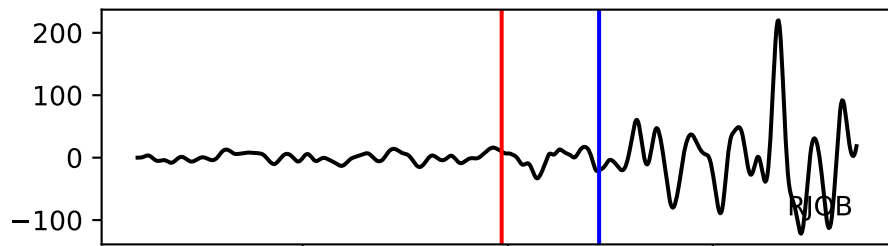

Typ: earthquake - obspyck_20200602073104
Herdzeit (UTC): 2020-06-01 10:15:51
Magnitude (MI): -0.6
Latitude: 47.758 [°] ± 0.62 [km]
Longitude: 12.842 [°] ± 0.34 [km]
Tiefe: -0.9 [km] ± 3.5[km]

15:51.000000