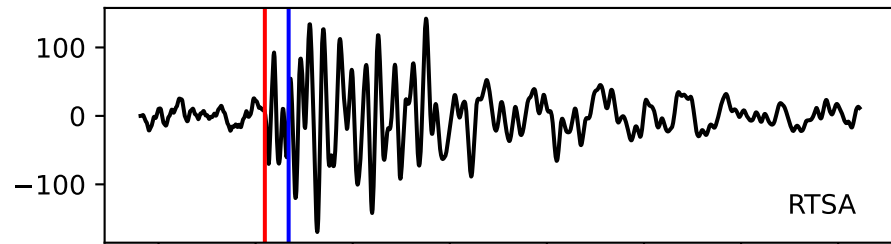

Typ: mine collapse - obspyck_20200717141259
Herdzeit (UTC): 2020-06-12 08:45:06
Magnitude (MI): -0.1
Latitude: 47.760 [°] ± 0.26 [km]
Longitude: 12.848 [°] ± 0.46 [km]
Tiefe: -0.1 [km] ± 1.7[km]

08:45:06 08:45:07 08:45:08 08:45:09 08:45:10 08:45:11 08:45:12 08:45:13