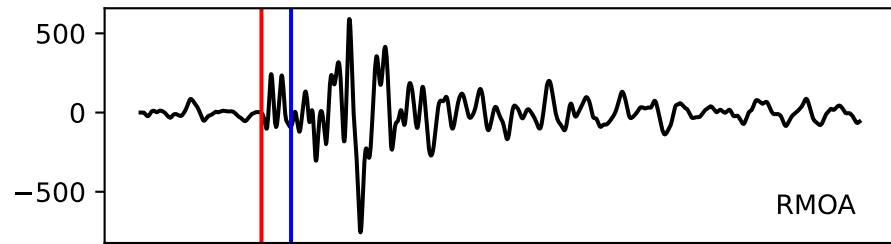

Typ: mine collapse - obspyck_20200717141259
Herdzeit (UTC): 2020-06-12 08:45:06
Magnitude (MI): -0.1
Latitude: 47.760 [°] ± 0.26 [km]
Longitude: 12.848 [°] ± 0.46 [km]
Tiefe: -0.1 [km] ± 1.7[km]

08:45:06 08:45:07 08:45:08 08:45:09 08:45:10 08:45:11 08:45:12 08:45:13