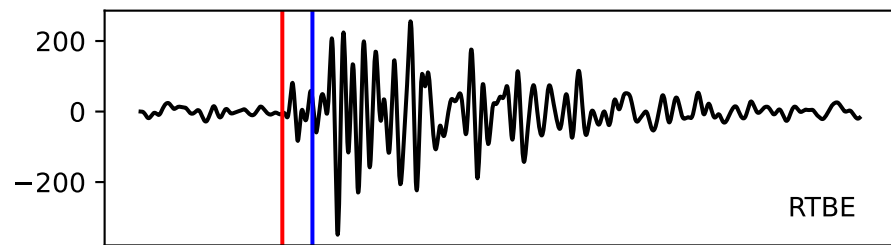

Typ: mine collapse - obspyck_20200717141259
Herdzeit (UTC): 2020-06-12 08:45:06
Magnitude (MI): -0.1
Latitude: 47.760 [°] ± 0.26 [km]
Longitude: 12.848 [°] ± 0.46 [km]
Tiefe: -0.1 [km] ± 1.7[km]

08:45:06 08:45:07 08:45:08 08:45:09 08:45:10 08:45:11 08:45:12 08:45:13