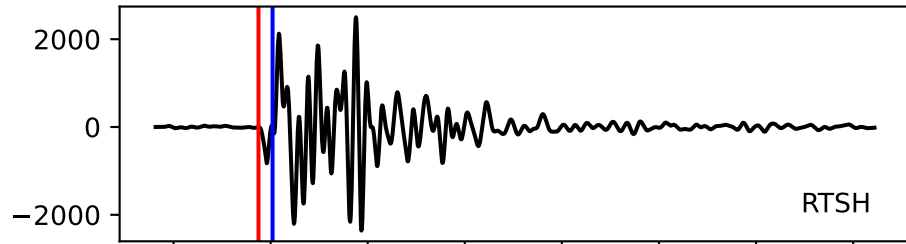

Typ: mine collapse - obspyck_20200717141259
Herdzeit (UTC): 2020-06-12 08:45:06
Magnitude (MI): -0.1
Latitude: 47.760 [°] ± 0.26 [km]
Longitude: 12.848 [°] ± 0.46 [km]
Tiefe: -0.1 [km] ± 1.7[km]

08:45:06 08:45:07 08:45:08 08:45:09 08:45:10 08:45:11 08:45:12 08:45:13