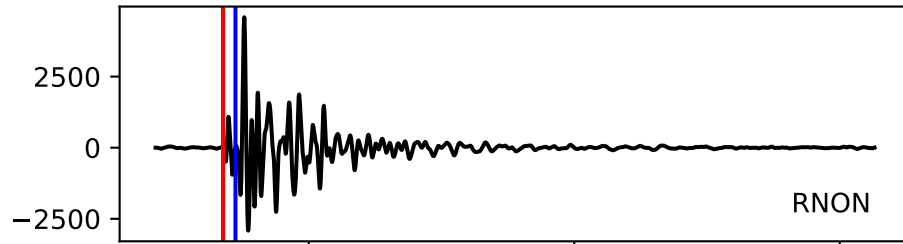

Typ: earthquake - obspyck_20200811104228
Herdzeit (UTC): 2020-08-10 19:41:23
Magnitude (MI): 0.2
Latitude: 47.753 [°] ± 0.62 [km]
Longitude: 12.866 [°] ± 1.01 [km]
Tiefe: 1.0 [km] ± 3.6[km]

19:41:25

19:41:30