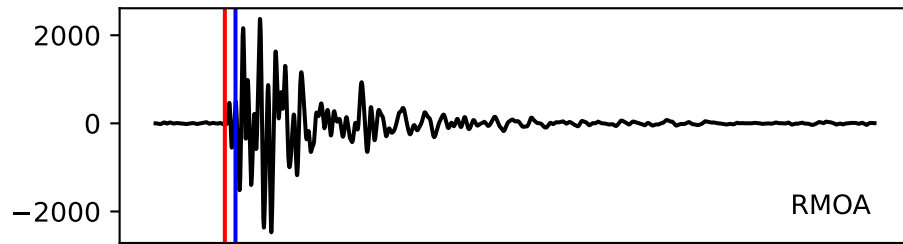

Typ: earthquake - obspyck_20200811104228
Herdzeit (UTC): 2020-08-10 19:41:23
Magnitude (MI): 0.2
Latitude: 47.753 [°] ± 0.62 [km]
Longitude: 12.866 [°] ± 1.01 [km]
Tiefe: 1.0 [km] ± 3.6[km]

19:41:25

19:41:30