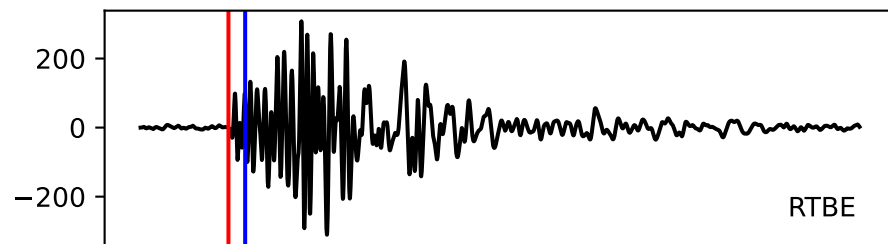

Typ: earthquake - obspyck_20200811104228
Herdzeit (UTC): 2020-08-10 19:41:23
Magnitude (MI): 0.2
Latitude: 47.753 [°] ± 0.62 [km]
Longitude: 12.866 [°] ± 1.01 [km]
Tiefe: 1.0 [km] ± 3.6[km]

19:41:25

19:41:30