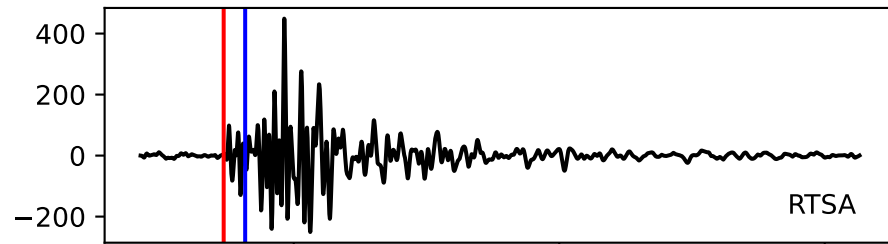

Typ: earthquake - obspyck_20200811104228
Herdzeit (UTC): 2020-08-10 19:41:23
Magnitude (MI): 0.2
Latitude: 47.753 [°] ± 0.62 [km]
Longitude: 12.866 [°] ± 1.01 [km]
Tiefe: 1.0 [km] ± 3.6[km]

19:41:25

19:41:30