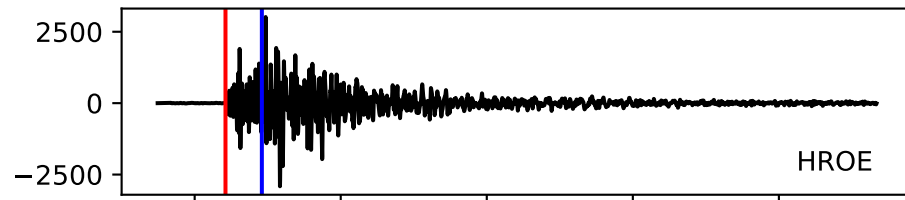

Typ: earthquake - obspyck\_20200902120214.xml  
Herdzeit (UTC): 2019-10-25 23:08:08  
Magnitude (MI): 2.2  
Latitude: 50.384 [°] ± 0.64 [km]  
Longitude: 10.138 [°] ± 1.33 [km]  
Tiefe: 10.8 [km] ± 1.4[km]

23:08:10 23:08:20 23:08:30 23:08:40 23:08:50