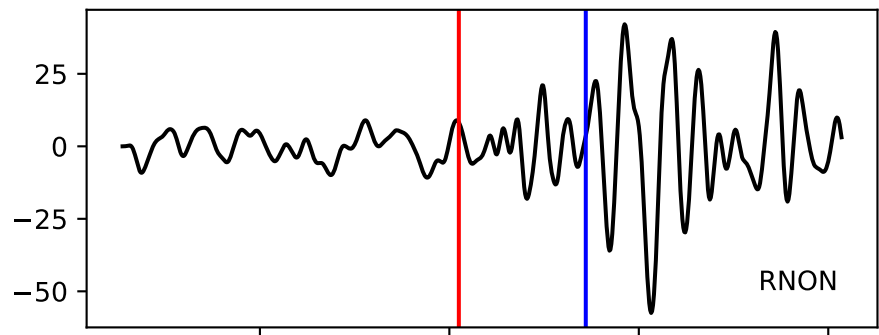

Typ: earthquake - obspyck_20200918115902
Herdzeit (UTC): 2020-09-16 21:51:55
Magnitude (MI): -0.6
Latitude: 47.765 [°] ± 1.85 [km]
Longitude: 12.824 [°] ± 1.15 [km]
Tiefe: -0.0 [km] ± 3.7[km]

51:55.000000
51:56.000000
51:57.000000
51:58.000000