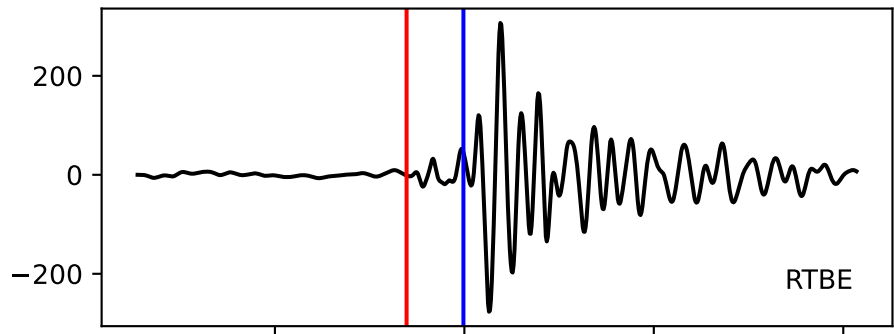

Typ: earthquake - obspyck_20200918115902
Herdzeit (UTC): 2020-09-16 21:51:55
Magnitude (MI): -0.6
Latitude: 47.765 [°] ± 1.85 [km]
Longitude: 12.824 [°] ± 1.15 [km]
Tiefe: -0.0 [km] ± 3.7[km]

51:55.000000
51:56.000000
51:57.000000
51:58.000000