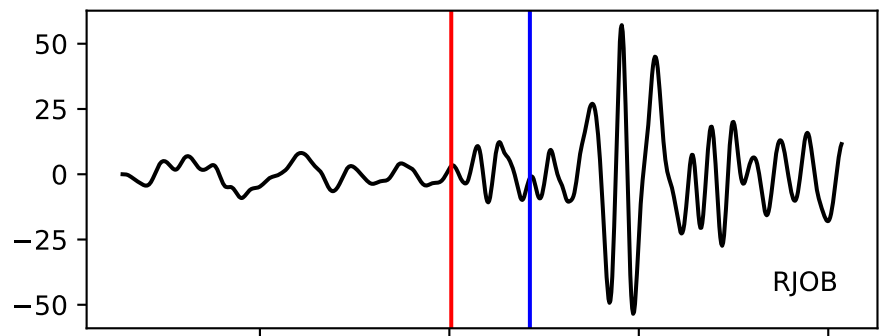

Typ: earthquake - obspyck_20200918115902
Herdzeit (UTC): 2020-09-16 21:51:55
Magnitude (MI): -0.6
Latitude: 47.765 [°] ± 1.85 [km]
Longitude: 12.824 [°] ± 1.15 [km]
Tiefe: -0.0 [km] ± 3.7[km]

51:55.000000
51:56.000000
51:57.000000
51:58.000000