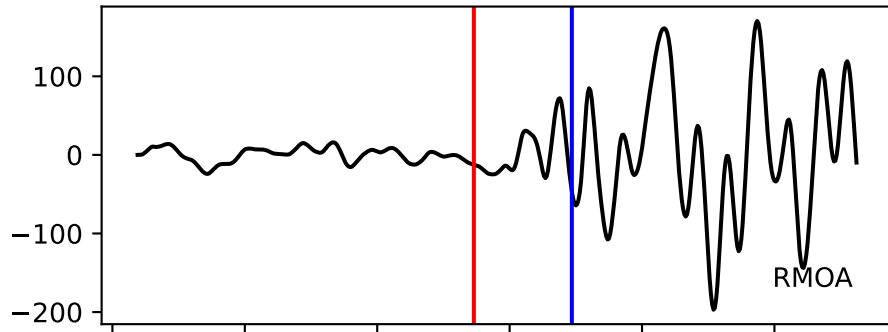

Typ: earthquake - obspyck_20200918131105
Herdzeit (UTC): 2020-09-06 15:58:26
Magnitude (MI): -0.8
Latitude: 47.764 [°] ± 0.69 [km]
Longitude: 12.855 [°] ± 0.63 [km]
Tiefe: 1.0 [km] ± 2.9[km]

58:25.500000
58:26.000000
58:26.500000
58:27.000000
58:27.500000
58:28.000000