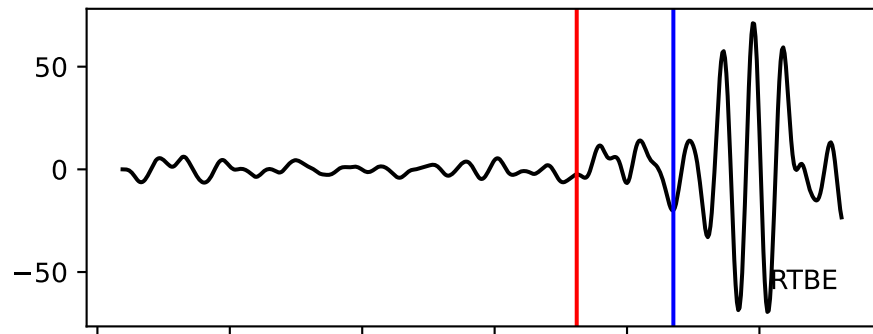

Typ: earthquake - obspyck_20200918131105
Herdzeit (UTC): 2020-09-06 15:58:26
Magnitude (MI): -0.8
Latitude: 47.764 [°] ± 0.69 [km]
Longitude: 12.855 [°] ± 0.63 [km]
Tiefe: 1.0 [km] ± 2.9[km]

58:25.500000
58:26.000000
58:26.500000
58:27.000000
58:27.500000
58:28.000000