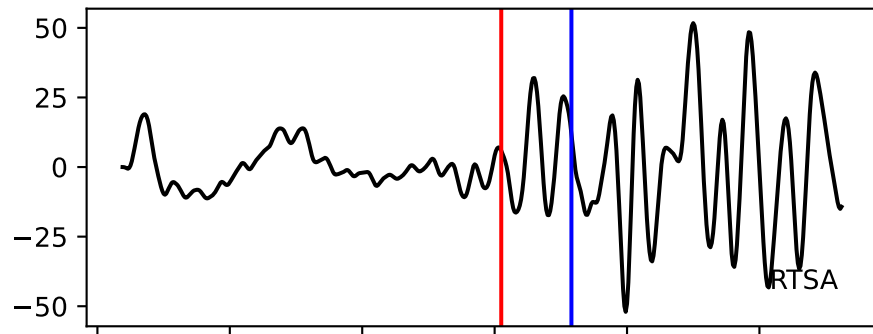

Typ: earthquake - obspyck_20200918131105
Herdzeit (UTC): 2020-09-06 15:58:26
Magnitude (MI): -0.8
Latitude: 47.764 [°] ± 0.69 [km]
Longitude: 12.855 [°] ± 0.63 [km]
Tiefe: 1.0 [km] ± 2.9[km]

58:25.500000
58:26.000000
58:26.500000
58:27.000000
58:27.500000
58:28.000000