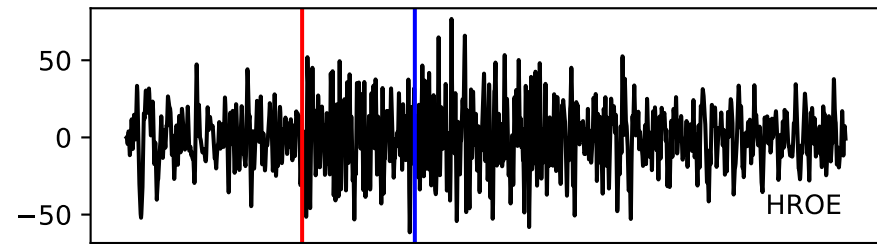

Typ: earthquake - obspyck\_20201002133431.xml  
Herdzeit (UTC): 2017-08-23 16:12:59  
Magnitude (MI): 0.6  
Latitude: 50.257 [°] ± 2.36 [km]  
Longitude: 9.737 [°] ± 1.60 [km]  
Tiefe: 1.7 [km] ± 8.9[km]