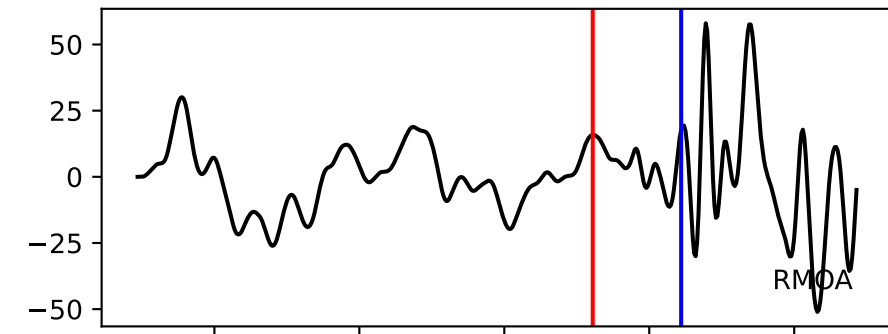

Typ: earthquake - obspyck\_20201110124421  
Herdzeit (UTC): 2019-11-25 21:53:54  
Magnitude (MI): -0.8  
Latitude: 47.758 [°] ± 1.77 [km]  
Longitude: 12.842 [°] ± 1.07 [km]  
Tiefe: 2.1 [km] ± 3.7[km]