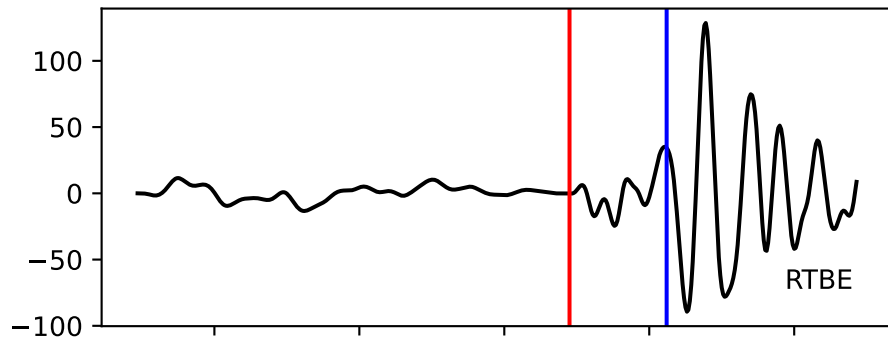

Typ: earthquake - obspyck\_20201110124421  
Herdzeit (UTC): 2019-11-25 21:53:54  
Magnitude (MI): -0.8  
Latitude: 47.758 [°] ± 1.77 [km]  
Longitude: 12.842 [°] ± 1.07 [km]  
Tiefe: 2.1 [km] ± 3.7[km]