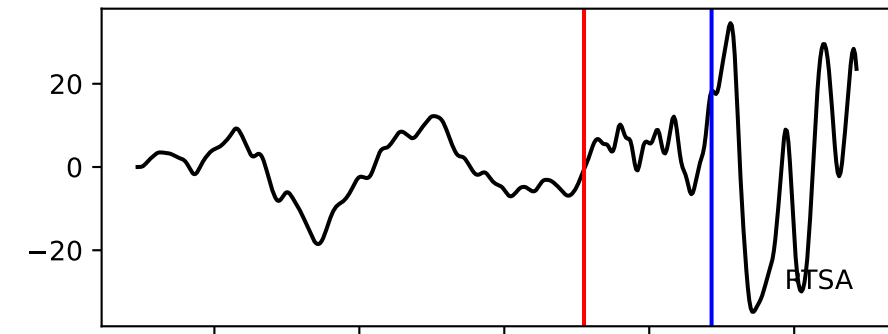

Typ: earthquake - obspyck\_20201110124421  
Herdzeit (UTC): 2019-11-25 21:53:54  
Magnitude (MI): -0.8  
Latitude: 47.758 [°] ± 1.77 [km]  
Longitude: 12.842 [°] ± 1.07 [km]  
Tiefe: 2.1 [km] ± 3.7[km]