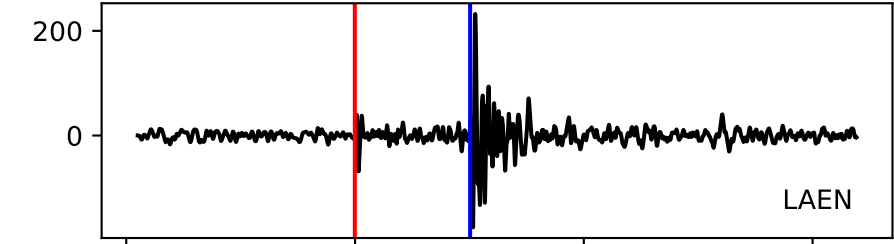

Typ: earthquake - obspyck_20201110131030
Herdzeit (UTC): 2019-04-02 16:47:26
Magnitude (MI): 0.1
Latitude: 50.232 [°] ± 1.86 [km]
Longitude: 12.419 [°] ± 1.18 [km]
Tiefe: 4.7 [km] ± 6.4[km]

16:47:25 16:47:30 16:47:35 16:47:40