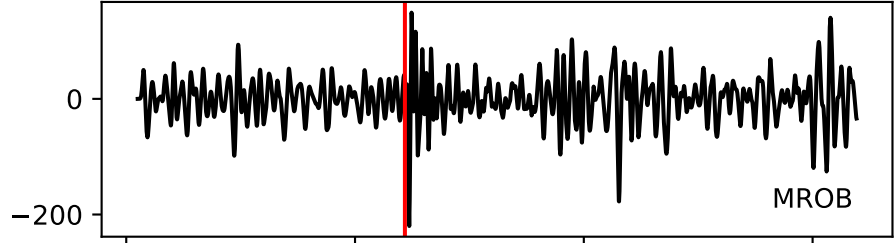

Typ: earthquake - obspyck_20201110131030
Herdzeit (UTC): 2019-04-02 16:47:26
Magnitude (MI): 0.1
Latitude: 50.232 [°] ± 1.86 [km]
Longitude: 12.419 [°] ± 1.18 [km]
Tiefe: 4.7 [km] ± 6.4[km]

16:47:25 16:47:30 16:47:35 16:47:40