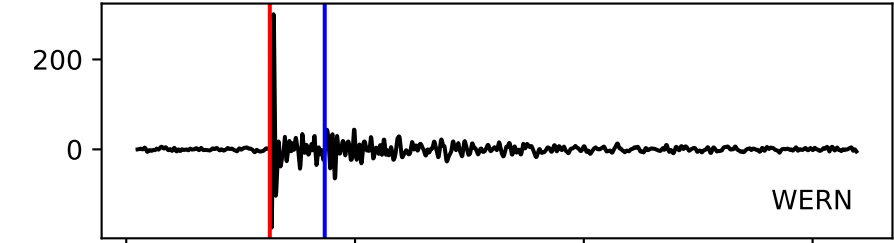

Typ: earthquake - obspyck_20201110131030
Herdzeit (UTC): 2019-04-02 16:47:26
Magnitude (MI): 0.1
Latitude: 50.232 [°] ± 1.86 [km]
Longitude: 12.419 [°] ± 1.18 [km]
Tiefe: 4.7 [km] ± 6.4[km]

16:47:25 16:47:30 16:47:35 16:47:40