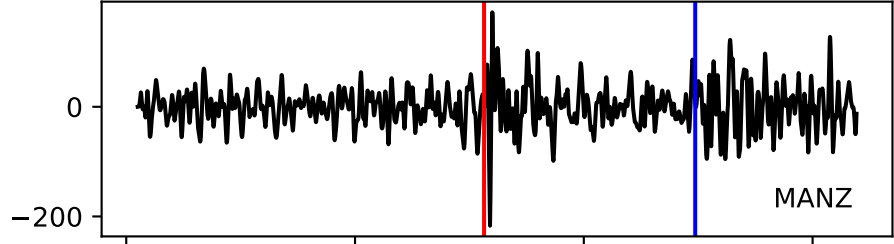

Typ: earthquake - obspyck_20201110131030
Herdzeit (UTC): 2019-04-02 16:47:26
Magnitude (MI): 0.1
Latitude: 50.232 [°] ± 1.86 [km]
Longitude: 12.419 [°] ± 1.18 [km]
Tiefe: 4.7 [km] ± 6.4[km]

16:47:25 16:47:30 16:47:35 16:47:40