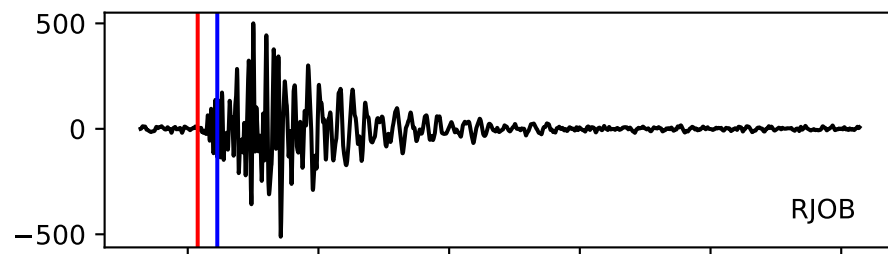

Typ: earthquake - obspyck\_20201117121436  
Herdzeit (UTC): 2019-04-03 19:27:29  
Magnitude (MI): 0.6  
Latitude: 47.750 [°] ± 0.59 [km]  
Longitude: 12.883 [°] ± 1.43 [km]  
Tiefe: 1.5 [km] ± 3.0[km]