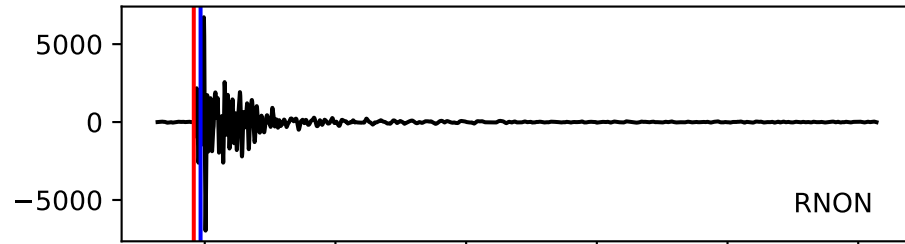

Typ: earthquake - obspyck\_20201117121436  
Herdzeit (UTC): 2019-04-03 19:27:29  
Magnitude (MI): 0.6  
Latitude: 47.750 [°] ± 0.59 [km]  
Longitude: 12.883 [°] ± 1.43 [km]  
Tiefe: 1.5 [km] ± 3.0[km]