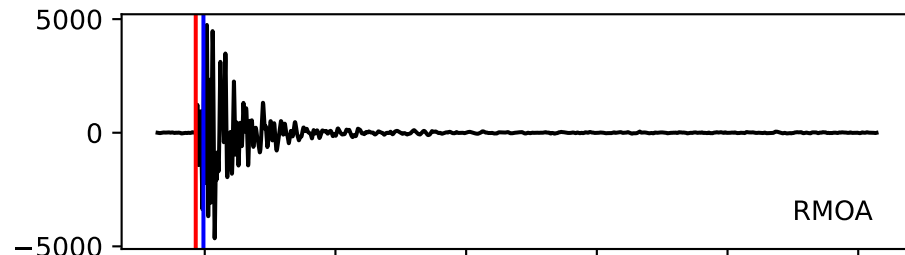

Typ: earthquake - obspyck\_20201117121436  
Herdzeit (UTC): 2019-04-03 19:27:29  
Magnitude (MI): 0.6  
Latitude: 47.750 [°] ± 0.59 [km]  
Longitude: 12.883 [°] ± 1.43 [km]  
Tiefe: 1.5 [km] ± 3.0[km]