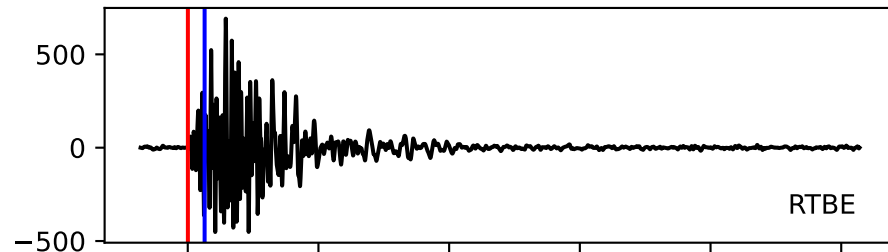

Typ: earthquake - obspyck\_20201117121436  
Herdzeit (UTC): 2019-04-03 19:27:29  
Magnitude (MI): 0.6  
Latitude: 47.750 [°] ± 0.59 [km]  
Longitude: 12.883 [°] ± 1.43 [km]  
Tiefe: 1.5 [km] ± 3.0[km]