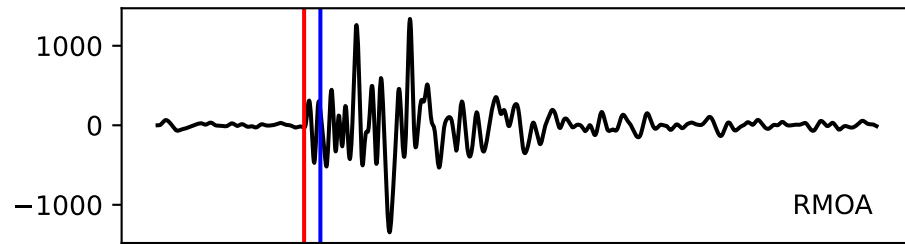

Typ: earthquake - obspyck\_20201201101715.xml  
Herdzeit (UTC): 2019-03-22 06:04:45  
Magnitude (MI): -0.2  
Latitude: 47.748 [°] ± 0.43 [km]  
Longitude: 12.889 [°] ± 0.79 [km]  
Tiefe: -0.0 [km] ± 1.1[km]