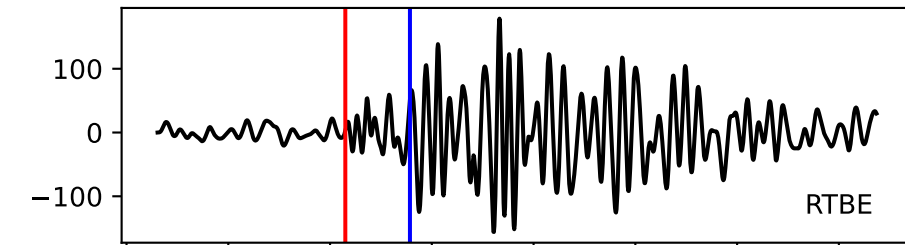

Typ: earthquake - obspyck\_20201201101715.xml  
Herdzeit (UTC): 2019-03-22 06:04:45  
Magnitude (MI): -0.2  
Latitude: 47.748 [°] ± 0.43 [km]  
Longitude: 12.889 [°] ± 0.79 [km]  
Tiefe: -0.0 [km] ± 1.1[km]