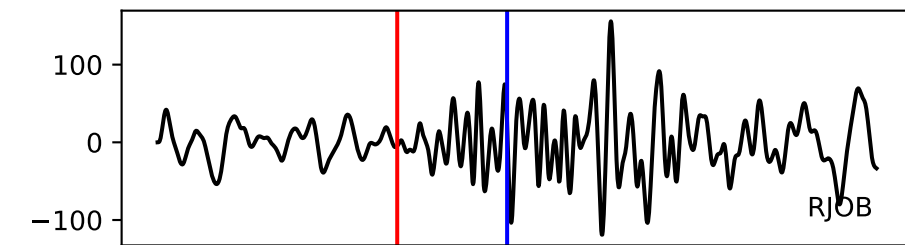

Typ: earthquake - obspyck\_20201201101715.xml  
Herdzeit (UTC): 2019-03-22 06:04:45  
Magnitude (MI): -0.2  
Latitude: 47.748 [°] ± 0.43 [km]  
Longitude: 12.889 [°] ± 0.79 [km]  
Tiefe: -0.0 [km] ± 1.1[km]