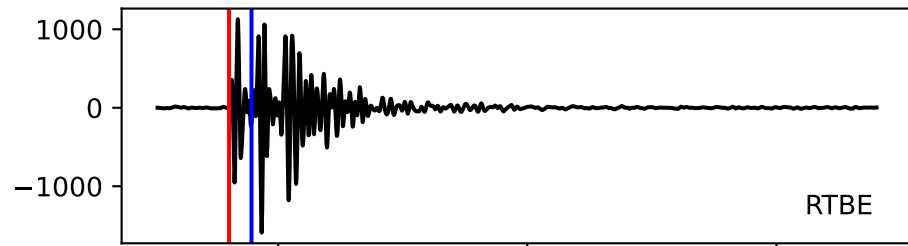

Typ: earthquake - obspyck_20201210132936
Herdzeit (UTC): 2019-03-28 16:00:03
Magnitude (MI): 0.2
Latitude: 47.717 [°] ± 0.79 [km]
Longitude: 12.820 [°] ± 0.32 [km]
Tiefe: -0.0 [km] ± 1.9[km]

16:00:05 16:00:10 16:00:15