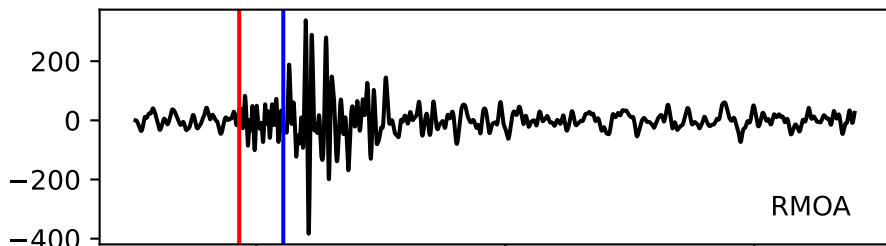

Typ: earthquake - obspyck_20201210132936
Herdzeit (UTC): 2019-03-28 16:00:03
Magnitude (MI): 0.2
Latitude: 47.717 [°] ± 0.79 [km]
Longitude: 12.820 [°] ± 0.32 [km]
Tiefe: -0.0 [km] ± 1.9[km]

16:00:05 16:00:10 16:00:15