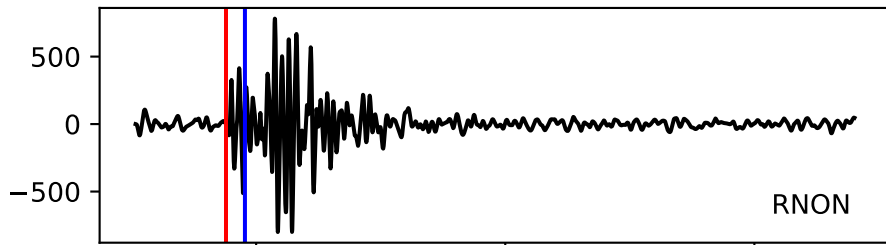

Typ: earthquake - obspyck_20201210132936
Herdzeit (UTC): 2019-03-28 16:00:03
Magnitude (MI): 0.2
Latitude: 47.717 [°] ± 0.79 [km]
Longitude: 12.820 [°] ± 0.32 [km]
Tiefe: -0.0 [km] ± 1.9[km]

16:00:05 16:00:10 16:00:15