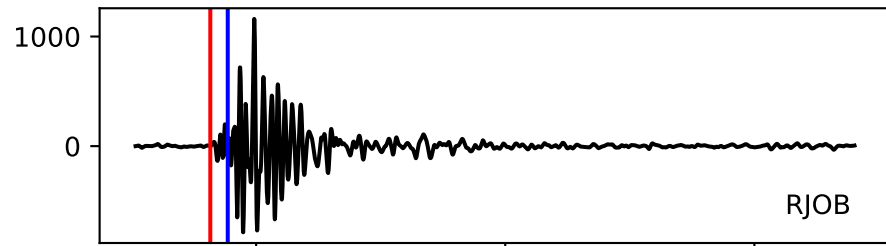

Typ: earthquake - obspyck_20201210132936
Herdzeit (UTC): 2019-03-28 16:00:03
Magnitude (MI): 0.2
Latitude: 47.717 [°] ± 0.79 [km]
Longitude: 12.820 [°] ± 0.32 [km]
Tiefe: -0.0 [km] ± 1.9[km]

16:00:05 16:00:10 16:00:15