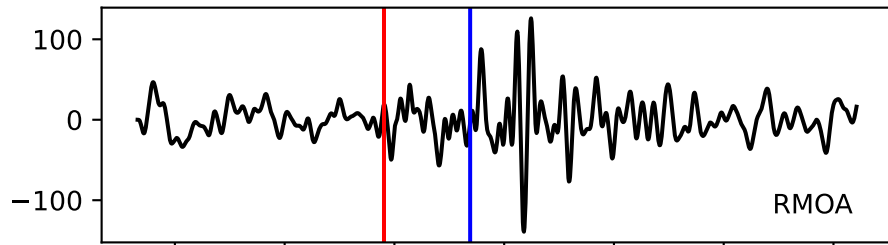

Typ: earthquake - obspyck_20201210133917
Herdzeit (UTC): 2019-03-28 17:49:30
Magnitude (MI): -0.2
Latitude: 47.712 [°] ± 0.75 [km]
Longitude: 12.816 [°] ± 0.38 [km]
Tiefe: -0.0 [km] ± 2.0[km]

17:49:30 17:49:31 17:49:32 17:49:33 17:49:34 17:49:35 17:49:36