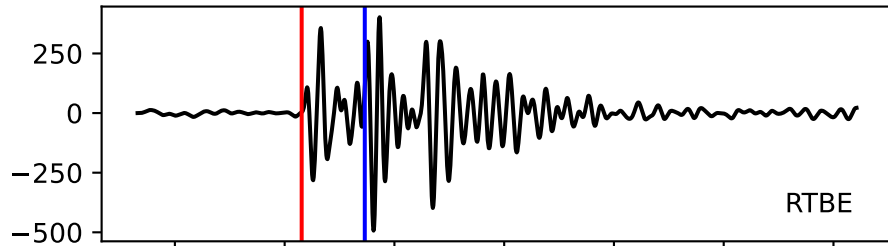

Typ: earthquake - obspyck_20201210133917
Herdzeit (UTC): 2019-03-28 17:49:30
Magnitude (MI): -0.2
Latitude: 47.712 [°] ± 0.75 [km]
Longitude: 12.816 [°] ± 0.38 [km]
Tiefe: -0.0 [km] ± 2.0[km]

17:49:30 17:49:31 17:49:32 17:49:33 17:49:34 17:49:35 17:49:36