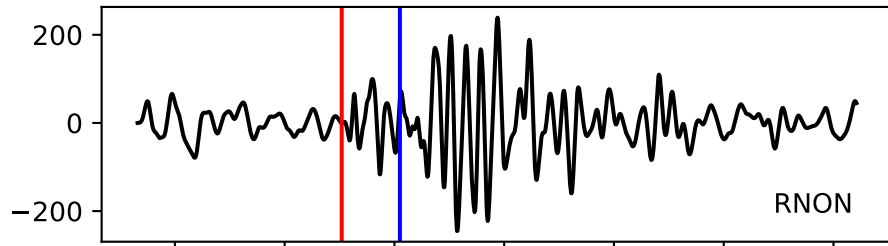

Typ: earthquake - obspyck_20201210133917
Herdzeit (UTC): 2019-03-28 17:49:30
Magnitude (MI): -0.2
Latitude: 47.712 [°] ± 0.75 [km]
Longitude: 12.816 [°] ± 0.38 [km]
Tiefe: -0.0 [km] ± 2.0[km]

17:49:30 17:49:31 17:49:32 17:49:33 17:49:34 17:49:35 17:49:36