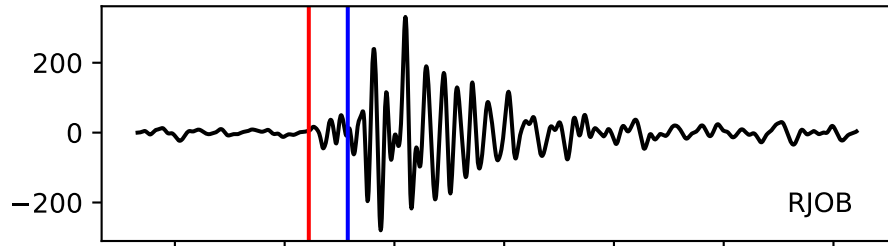

Typ: earthquake - obspyck_20201210133917
Herdzeit (UTC): 2019-03-28 17:49:30
Magnitude (MI): -0.2
Latitude: 47.712 [°] ± 0.75 [km]
Longitude: 12.816 [°] ± 0.38 [km]
Tiefe: -0.0 [km] ± 2.0[km]

17:49:30 17:49:31 17:49:32 17:49:33 17:49:34 17:49:35 17:49:36