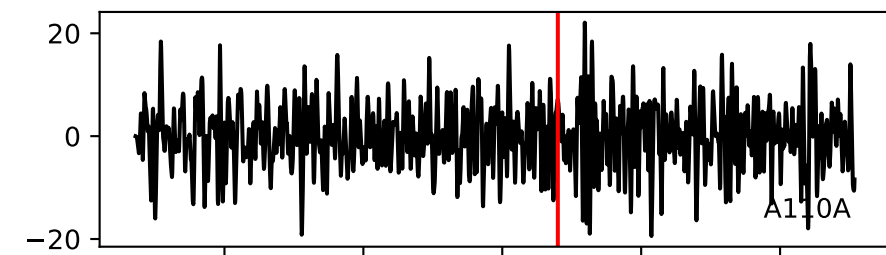

Typ: earthquake - obspyck_20210218133043
Herdzeit (UTC): 2017-08-25 13:03:37
Magnitude (MI): 1.6
Latitude: 50.261 [°] ± 7.23 [km]
Longitude: 9.615 [°] ± 3.79 [km]
Tiefe: 19.6 [km] ± 7.6[km]

13:03:40 13:03:45 13:03:50 13:03:55 13:04:00