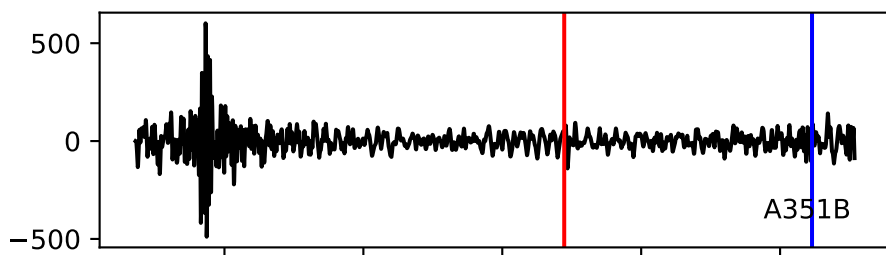

Typ: earthquake - obspyck_20210218133043
Herdzeit (UTC): 2017-08-25 13:03:37
Magnitude (MI): 1.6
Latitude: 50.261 [°] ± 7.23 [km]
Longitude: 9.615 [°] ± 3.79 [km]
Tiefe: 19.6 [km] ± 7.6[km]

13:03:40 13:03:45 13:03:50 13:03:55 13:04:00