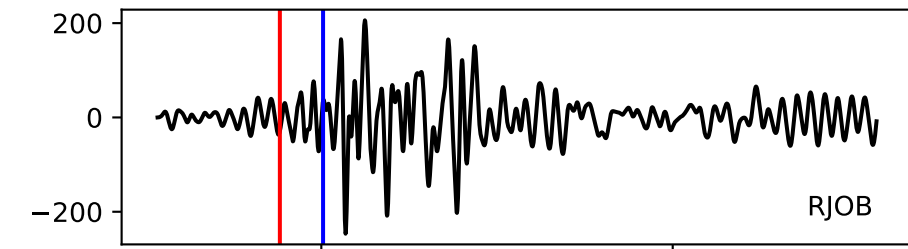

Typ: earthquake - obspyck_20210722044507
Herdzeit (UTC): 2021-07-21 11:10:38
Magnitude (MI): 0.1
Latitude: 47.757 [°] ± 0.99 [km]
Longitude: 12.839 [°] ± 1.22 [km]
Tiefe: -1.3 [km] ± 4.3[km]

11:10:40

11:10:45