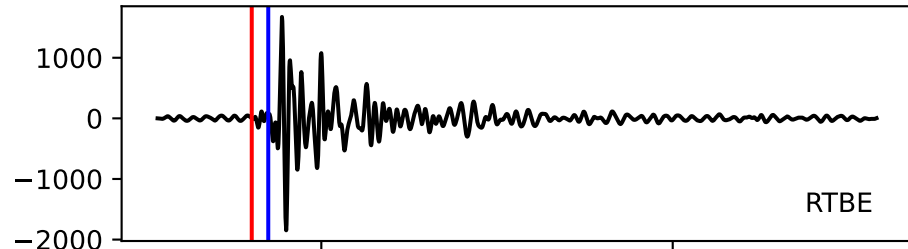

Typ: earthquake - obspyck_20210722044507
Herdzeit (UTC): 2021-07-21 11:10:38
Magnitude (MI): 0.1
Latitude: 47.757 [°] ± 0.99 [km]
Longitude: 12.839 [°] ± 1.22 [km]
Tiefe: -1.3 [km] ± 4.3[km]

11:10:40

11:10:45