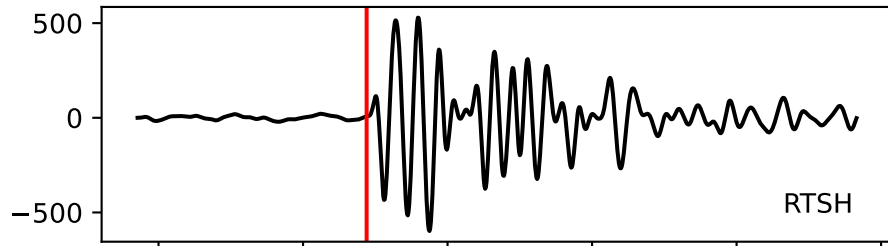

Typ: earthquake - obspyck_20210827103926
Herdzeit (UTC): 2021-08-27 06:39:40
Magnitude (MI): -0.3
Latitude: 47.750 [°] ± 0.65 [km]
Longitude: 12.858 [°] ± 0.53 [km]
Tiefe: 0.5 [km] ± 1.0[km]

06:39:40 06:39:41 06:39:42 06:39:43 06:39:44 06:39:45