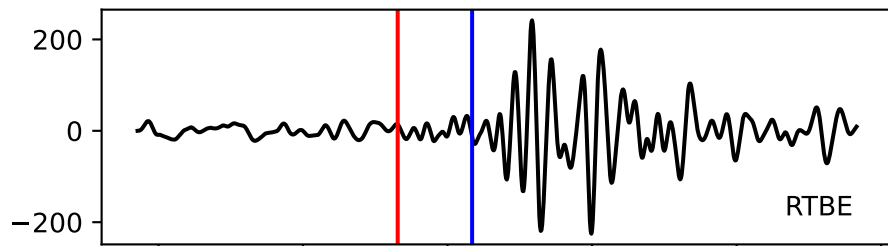

Typ: earthquake - obspyck_20210827103926
Herdzeit (UTC): 2021-08-27 06:39:40
Magnitude (MI): -0.3
Latitude: 47.750 [°] ± 0.65 [km]
Longitude: 12.858 [°] ± 0.53 [km]
Tiefe: 0.5 [km] ± 1.0[km]

06:39:40 06:39:41 06:39:42 06:39:43 06:39:44 06:39:45