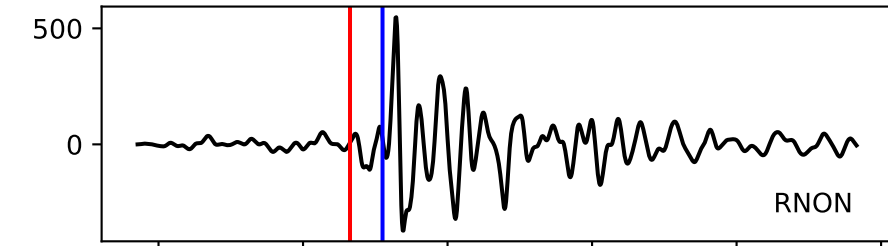

Typ: earthquake - obspyck_20210827103926
Herdzeit (UTC): 2021-08-27 06:39:40
Magnitude (MI): -0.3
Latitude: 47.750 [°] ± 0.65 [km]
Longitude: 12.858 [°] ± 0.53 [km]
Tiefe: 0.5 [km] ± 1.0[km]

06:39:40 06:39:41 06:39:42 06:39:43 06:39:44 06:39:45