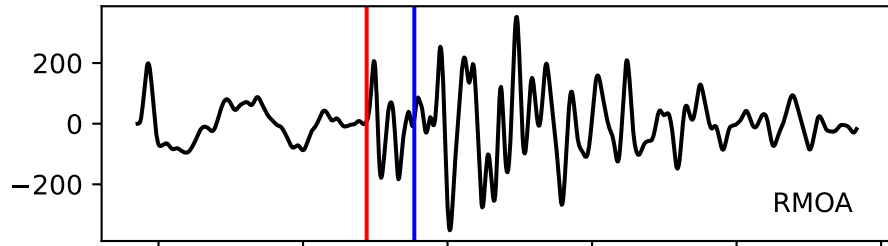

Typ: earthquake - obspyck_20210827103926
Herdzeit (UTC): 2021-08-27 06:39:40
Magnitude (MI): -0.3
Latitude: 47.750 [°] ± 0.65 [km]
Longitude: 12.858 [°] ± 0.53 [km]
Tiefe: 0.5 [km] ± 1.0[km]

06:39:40 06:39:41 06:39:42 06:39:43 06:39:44 06:39:45