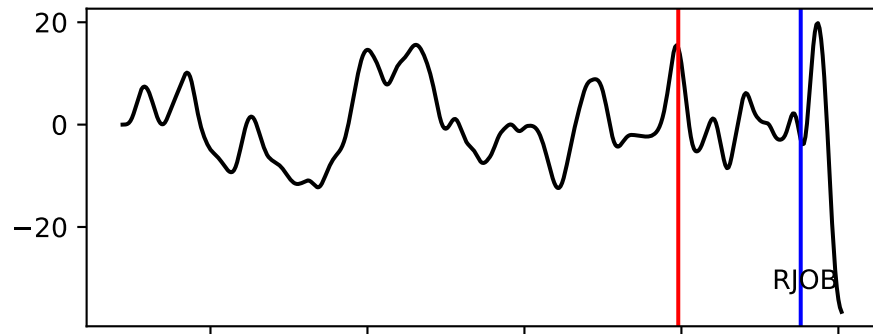

Typ: anthropogenic event - obspyck_20211014132343
Herdzeit (UTC): 2021-10-12 02:43:56
Magnitude (MI): -1.0
Latitude: 47.742 [°] ± 3.19 [km]
Longitude: 12.823 [°] ± 1.43 [km]
Tiefe: -0.9 [km] ± 2.6[km]