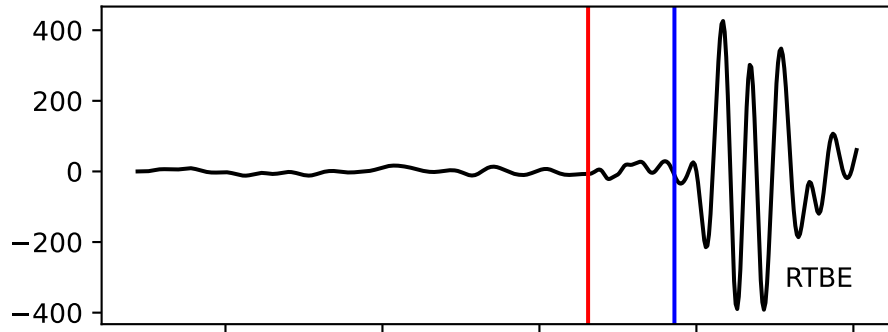

Typ: anthropogenic event - obspyck_20211014132343
Herdzeit (UTC): 2021-10-12 02:43:56
Magnitude (MI): -1.0
Latitude: 47.742 [°] ± 3.19 [km]
Longitude: 12.823 [°] ± 1.43 [km]
Tiefe: -0.9 [km] ± 2.6[km]