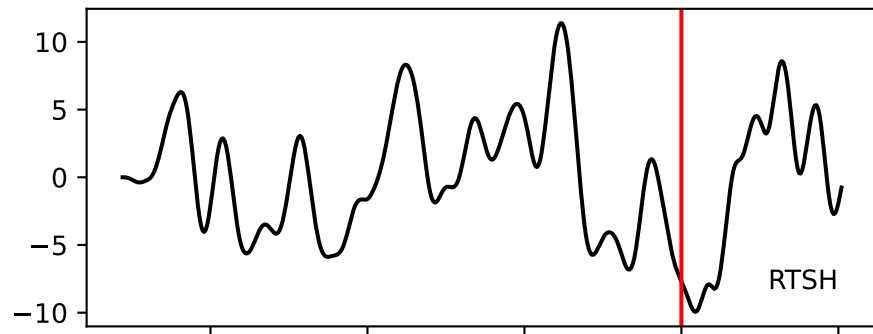

Typ: anthropogenic event - obspyck_20211014132343
Herdzeit (UTC): 2021-10-12 02:43:56
Magnitude (MI): -1.0
Latitude: 47.742 [°] ± 3.19 [km]
Longitude: 12.823 [°] ± 1.43 [km]
Tiefe: -0.9 [km] ± 2.6[km]