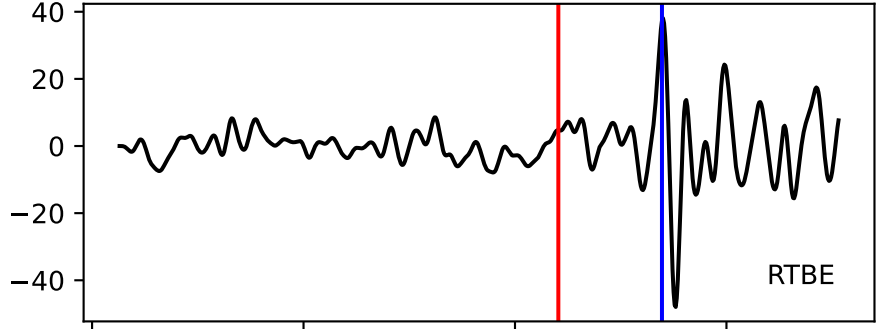

Typ: earthquake - obspyck_20220128113945
Herdzeit (UTC): 2020-01-05 05:24:05
Magnitude (MI): -0.6
Latitude: 47.755 [°] ± 1.97 [km]
Longitude: 12.859 [°] ± 1.19 [km]
Tiefe: 4.8 [km] ± 1.4[km]

24:04.000000
24:05.000000
24:06.000000
24:07.000000