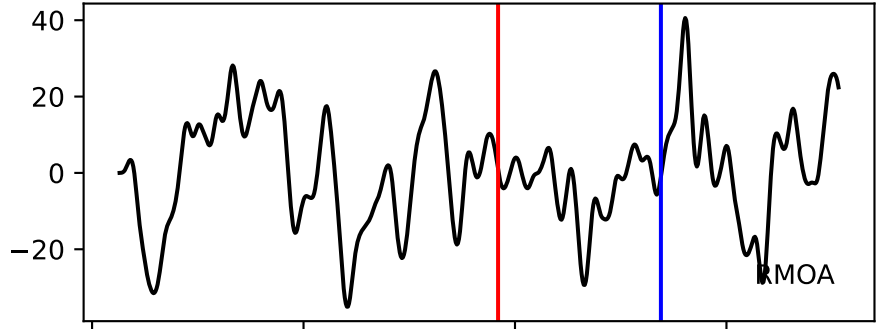

Typ: earthquake - obspyck_20220128113945
Herdzeit (UTC): 2020-01-05 05:24:05
Magnitude (MI): -0.6
Latitude: 47.755 [°] ± 1.97 [km]
Longitude: 12.859 [°] ± 1.19 [km]
Tiefe: 4.8 [km] ± 1.4[km]

24:04.000000
24:05.000000
24:06.000000
24:07.000000