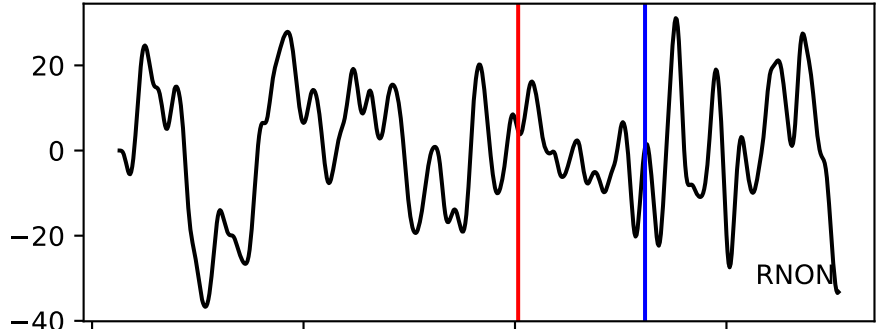

Typ: earthquake - obspyck_20220128113945
Herdzeit (UTC): 2020-01-05 05:24:05
Magnitude (MI): -0.6
Latitude: 47.755 [°] ± 1.97 [km]
Longitude: 12.859 [°] ± 1.19 [km]
Tiefe: 4.8 [km] ± 1.4[km]

24:04.000000
24:05.000000
24:06.000000
24:07.000000