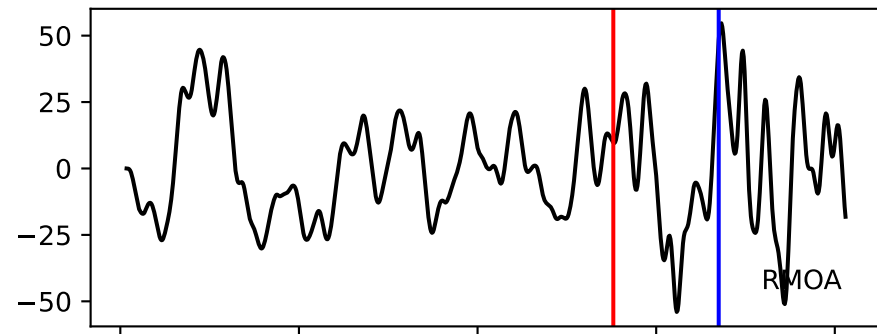

Typ: earthquake - obspyck_20220128133004
Herdzeit (UTC): 2020-02-13 03:44:24
Magnitude (MI): -0.6
Latitude: 47.731 [°] ± 0.36 [km]
Longitude: 12.793 [°] ± 0.71 [km]
Tiefe: 0.6 [km] ± 0.1[km]

44:23.000000
44:24.000000
44:25.000000
44:26.000000
44:27.000000