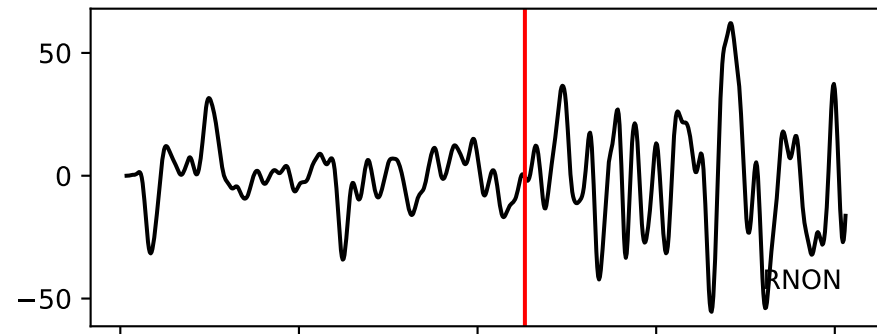

Typ: earthquake - obspyck_20220128133004
Herdzeit (UTC): 2020-02-13 03:44:24
Magnitude (MI): -0.6
Latitude: 47.731 [°] ± 0.36 [km]
Longitude: 12.793 [°] ± 0.71 [km]
Tiefe: 0.6 [km] ± 0.1[km]

44:23.000000
44:24.000000
44:25.000000
44:26.000000
44:27.000000