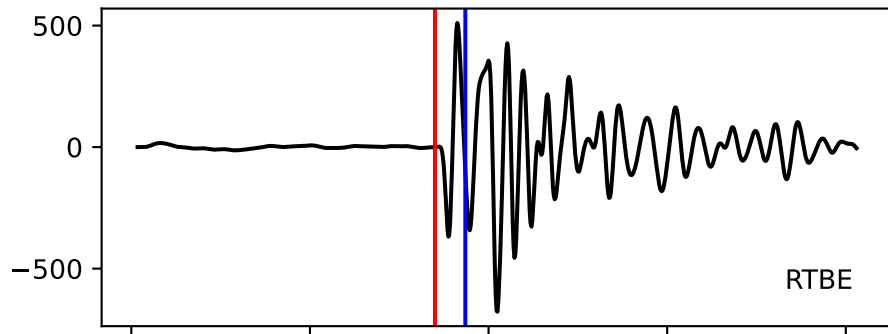

Typ: earthquake - obspyck_20220128133004
Herdzeit (UTC): 2020-02-13 03:44:24
Magnitude (MI): -0.6
Latitude: 47.731 [°] ± 0.36 [km]
Longitude: 12.793 [°] ± 0.71 [km]
Tiefe: 0.6 [km] ± 0.1[km]

44:23.000000
44:24.000000
44:25.000000
44:26.000000
44:27.000000