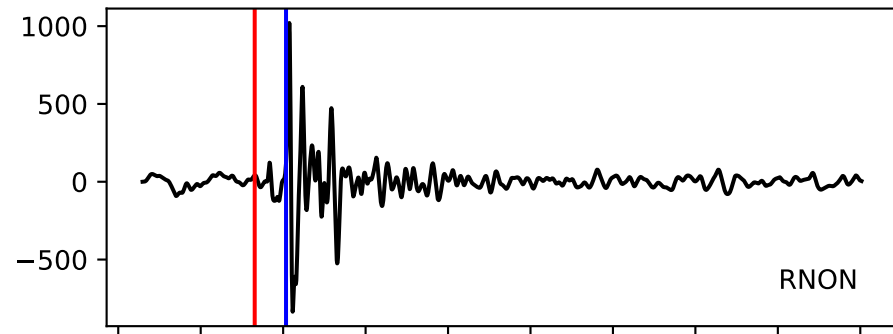

Typ: earthquake - obspyck_20220128135356
Herdzeit (UTC): 2020-02-18 05:05:40
Magnitude (MI): -0.0
Latitude: 47.741 [°] ± 1.00 [km]
Longitude: 12.890 [°] ± 1.23 [km]
Tiefe: 1.8 [km] ± 2.6[km]

05:05:39 05:05:40 05:05:41 05:05:42 05:05:43 05:05:44 05:05:45 05:05:46 05:05:47 05:05:48