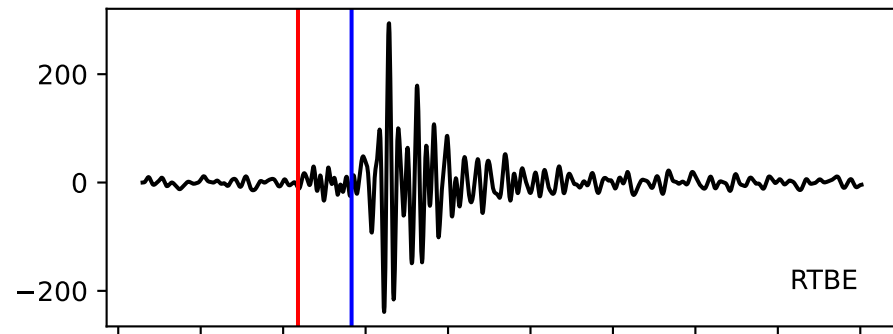

Typ: earthquake - obspyck_20220128135356
Herdzeit (UTC): 2020-02-18 05:05:40
Magnitude (MI): -0.0
Latitude: 47.741 [°] ± 1.00 [km]
Longitude: 12.890 [°] ± 1.23 [km]
Tiefe: 1.8 [km] ± 2.6[km]

05:05:39 05:05:40 05:05:41 05:05:42 05:05:43 05:05:44 05:05:45 05:05:46 05:05:47 05:05:48