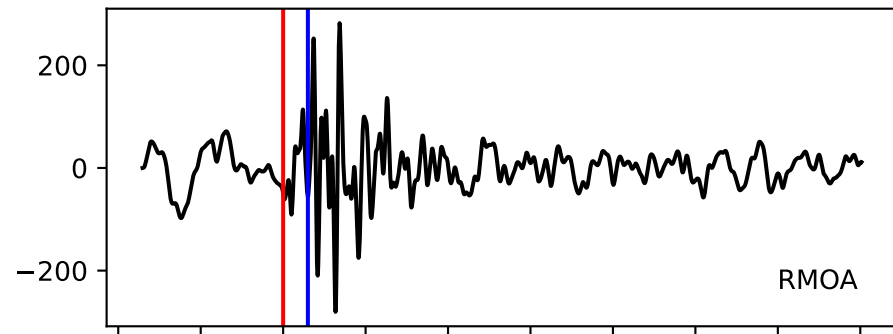

Typ: earthquake - obspyck_20220128135356
Herdzeit (UTC): 2020-02-18 05:05:40
Magnitude (MI): -0.0
Latitude: 47.741 [°] ± 1.00 [km]
Longitude: 12.890 [°] ± 1.23 [km]
Tiefe: 1.8 [km] ± 2.6[km]

05:05:39 05:05:40 05:05:41 05:05:42 05:05:43 05:05:44 05:05:45 05:05:46 05:05:47 05:05:48