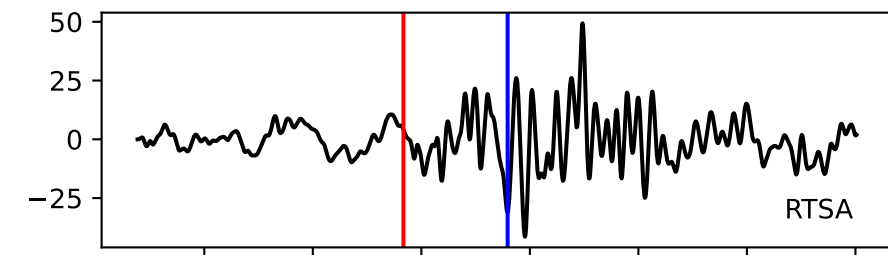

Typ: earthquake - obspyck_20220128162407
Herdzeit (UTC): 2020-02-20 20:37:28
Magnitude (MI): -0.2
Latitude: 47.712 [°] ± 3.06 [km]
Longitude: 12.814 [°] ± 1.87 [km]
Tiefe: 4.1 [km] ± 4.5[km]

20:37:28 20:37:29 20:37:30 20:37:31 20:37:32 20:37:33 20:37:34