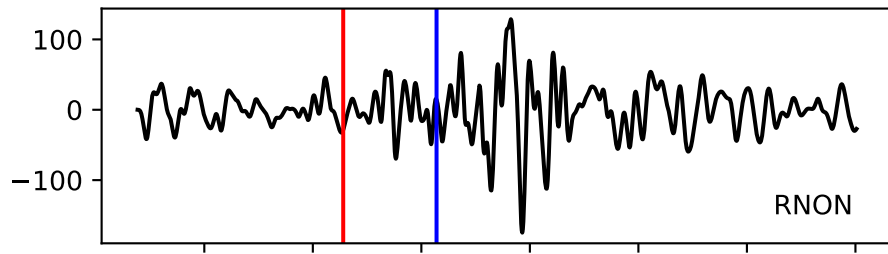

Typ: earthquake - obspyck_20220128162407
Herdzeit (UTC): 2020-02-20 20:37:28
Magnitude (MI): -0.2
Latitude: 47.712 [°] ± 3.06 [km]
Longitude: 12.814 [°] ± 1.87 [km]
Tiefe: 4.1 [km] ± 4.5[km]

20:37:28 20:37:29 20:37:30 20:37:31 20:37:32 20:37:33 20:37:34