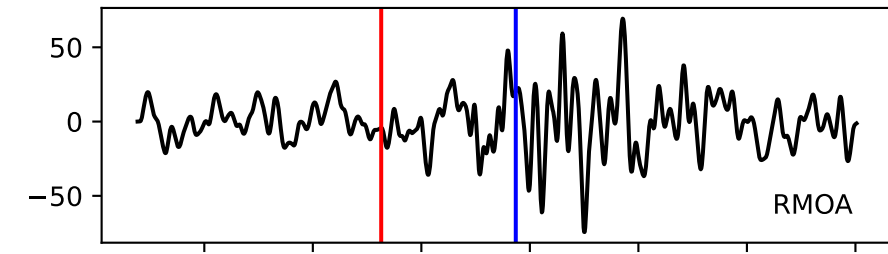

Typ: earthquake - obspyck_20220128162407
Herdzeit (UTC): 2020-02-20 20:37:28
Magnitude (MI): -0.2
Latitude: 47.712 [°] ± 3.06 [km]
Longitude: 12.814 [°] ± 1.87 [km]
Tiefe: 4.1 [km] ± 4.5[km]

20:37:28 20:37:29 20:37:30 20:37:31 20:37:32 20:37:33 20:37:34