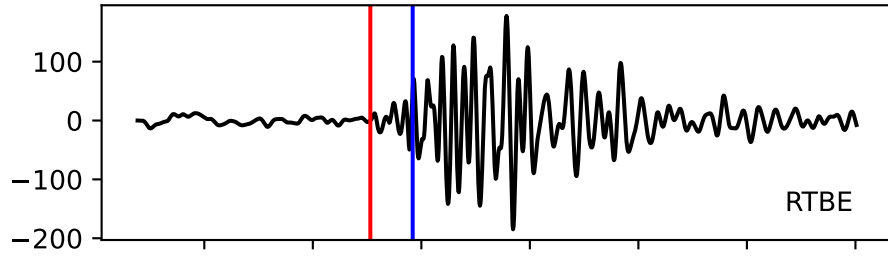

Typ: earthquake - obspyck_20220128162407
Herdzeit (UTC): 2020-02-20 20:37:28
Magnitude (MI): -0.2
Latitude: 47.712 [°] ± 3.06 [km]
Longitude: 12.814 [°] ± 1.87 [km]
Tiefe: 4.1 [km] ± 4.5[km]

20:37:28 20:37:29 20:37:30 20:37:31 20:37:32 20:37:33 20:37:34