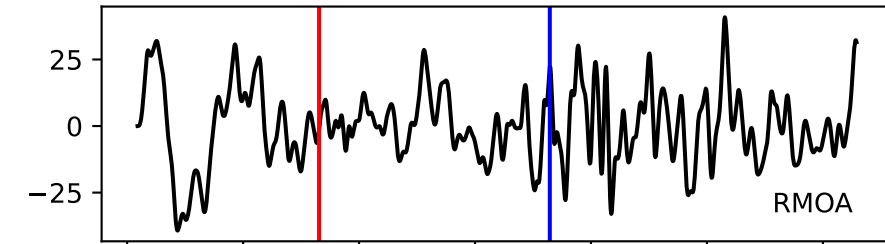

Typ: anthropogenic event - obspyck\_20220128183431  
Herdzeit (UTC): 2020-03-28 19:28:25  
Magnitude (MI): -0.2  
Latitude: 47.760 [°] ± 3.01 [km]  
Longitude: 12.797 [°] ± 1.82 [km]  
Tiefe: 5.5 [km] ± 1.9[km]

19:28:24 19:28:25 19:28:26 19:28:27 19:28:28 19:28:29 19:28:30