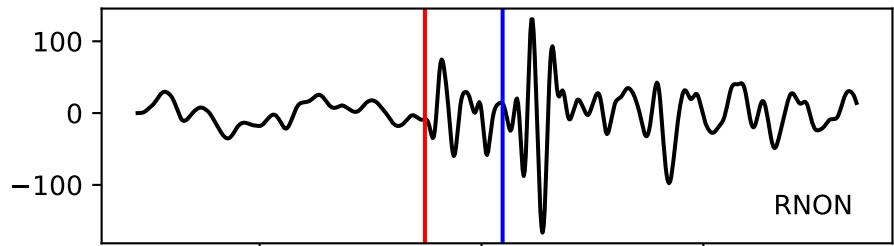

Typ: earthquake - obspyck_20220128184312
Herdzeit (UTC): 2020-04-09 00:52:34
Magnitude (MI): -1.0
Latitude: 47.739 [°] ± 0.87 [km]
Longitude: 12.897 [°] ± 1.25 [km]
Tiefe: -0.0 [km] ± 1.7[km]

52:34.000000
52:35.000000
52:36.000000