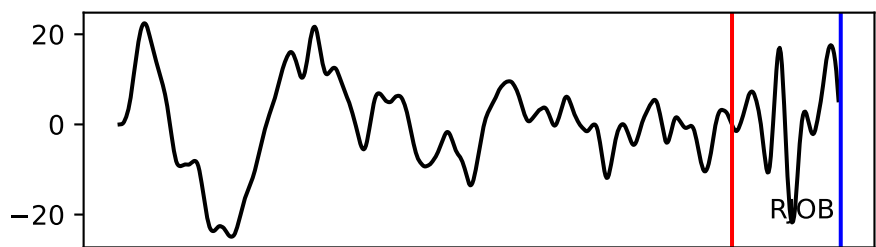

Typ: earthquake - obspyck_20220128184312
Herdzeit (UTC): 2020-04-09 00:52:34
Magnitude (MI): -1.0
Latitude: 47.739 [°] ± 0.87 [km]
Longitude: 12.897 [°] ± 1.25 [km]
Tiefe: -0.0 [km] ± 1.7[km]

52:34.000000
52:35.000000
52:36.000000