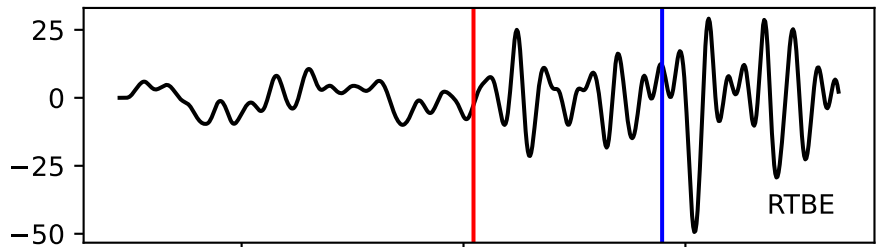

Typ: earthquake - obspyck_20220128184312
Herdzeit (UTC): 2020-04-09 00:52:34
Magnitude (MI): -1.0
Latitude: 47.739 [°] ± 0.87 [km]
Longitude: 12.897 [°] ± 1.25 [km]
Tiefe: -0.0 [km] ± 1.7[km]

52:34.000000
52:35.000000
52:36.000000