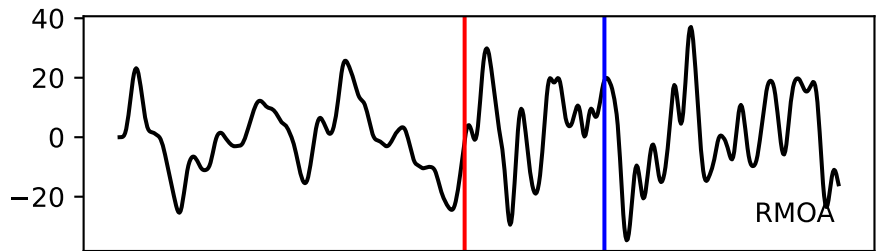

Typ: earthquake - obspyck_20220128184312
Herdzeit (UTC): 2020-04-09 00:52:34
Magnitude (MI): -1.0
Latitude: 47.739 [°] ± 0.87 [km]
Longitude: 12.897 [°] ± 1.25 [km]
Tiefe: -0.0 [km] ± 1.7[km]

52:34.000000
52:35.000000
52:36.000000