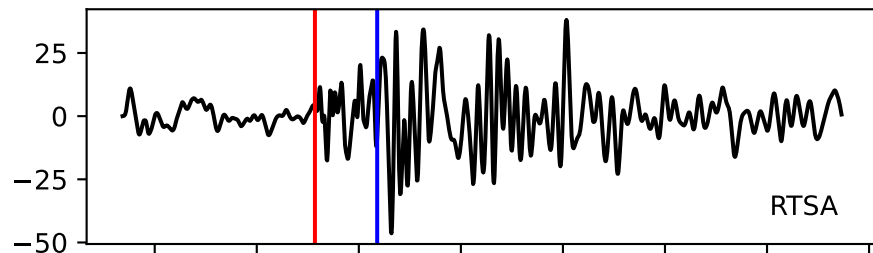

Typ: earthquake - obspyck_20220129132733
Herdzeit (UTC): 2020-04-19 04:22:45
Magnitude (MI): -0.2
Latitude: 47.746 [°] ± 1.01 [km]
Longitude: 12.794 [°] ± 1.08 [km]
Tiefe: -0.0 [km] ± 2.1[km]

04:22:45 04:22:46 04:22:47 04:22:48 04:22:49 04:22:50 04:22:51 04:22:52