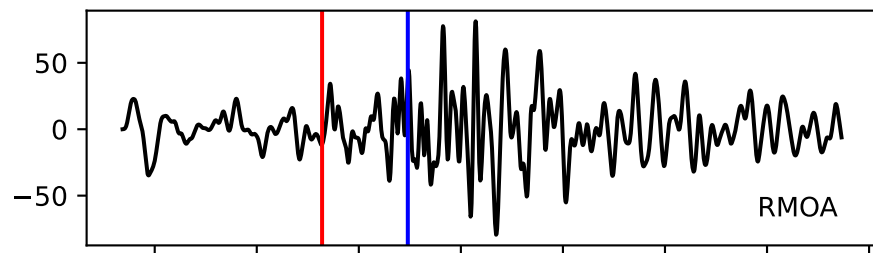

Typ: earthquake - obspyck_20220129132733
Herdzeit (UTC): 2020-04-19 04:22:45
Magnitude (MI): -0.2
Latitude: 47.746 [°] ± 1.01 [km]
Longitude: 12.794 [°] ± 1.08 [km]
Tiefe: -0.0 [km] ± 2.1[km]

04:22:45 04:22:46 04:22:47 04:22:48 04:22:49 04:22:50 04:22:51 04:22:52