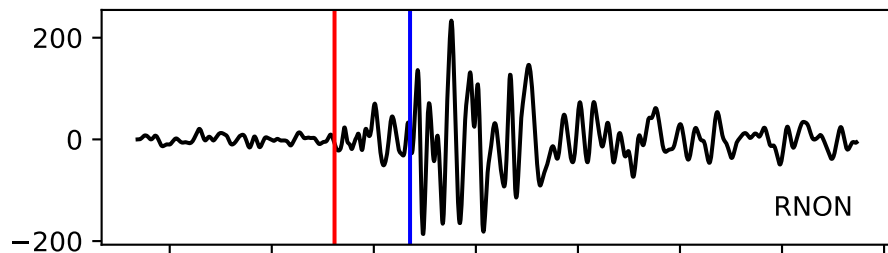

Typ: earthquake - obspyck_20220129132733
Herdzeit (UTC): 2020-04-19 04:22:45
Magnitude (MI): -0.2
Latitude: 47.746 [°] ± 1.01 [km]
Longitude: 12.794 [°] ± 1.08 [km]
Tiefe: -0.0 [km] ± 2.1[km]

04:22:45 04:22:46 04:22:47 04:22:48 04:22:49 04:22:50 04:22:51 04:22:52