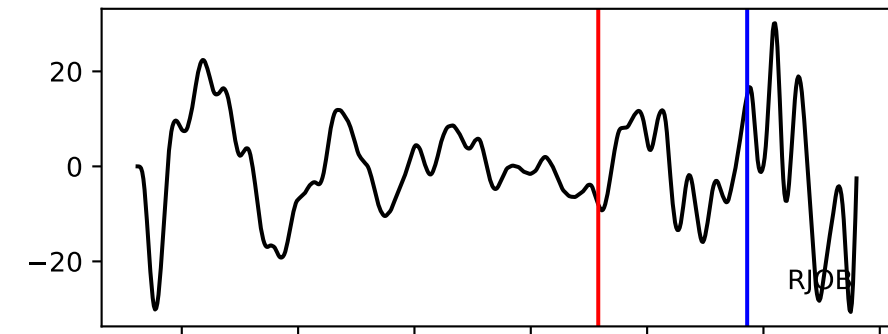

Typ: collapse - obspyck\_20220129133558  
Herdzeit (UTC): 2020-04-27 18:24:42  
Magnitude (MI): -0.7  
Latitude: 47.761 [°] ± 3.52 [km]  
Longitude: 12.828 [°] ± 0.84 [km]  
Tiefe: 4.1 [km] ± 2.4[km]

24:41.500000  
24:42.000000  
24:42.500000  
24:43.000000  
24:43.500000  
24:44.000000  
24:44.500000