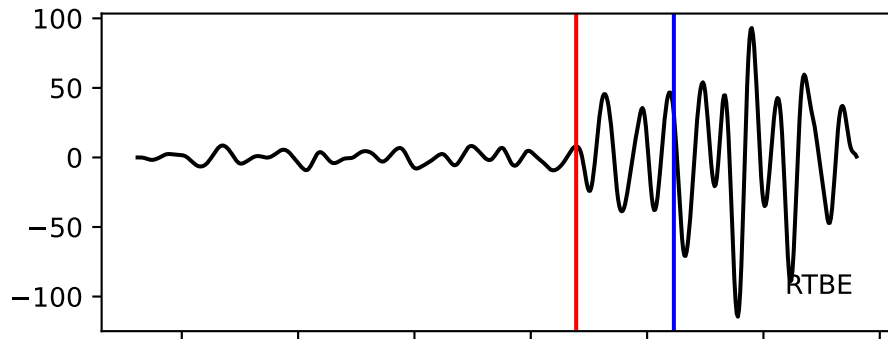

Typ: collapse - obspyck\_20220129133558  
Herdzeit (UTC): 2020-04-27 18:24:42  
Magnitude (MI): -0.7  
Latitude: 47.761 [°] ± 3.52 [km]  
Longitude: 12.828 [°] ± 0.84 [km]  
Tiefe: 4.1 [km] ± 2.4[km]

24:41.500000  
24:42.000000  
24:42.500000  
24:43.000000  
24:43.500000  
24:44.000000  
24:44.500000