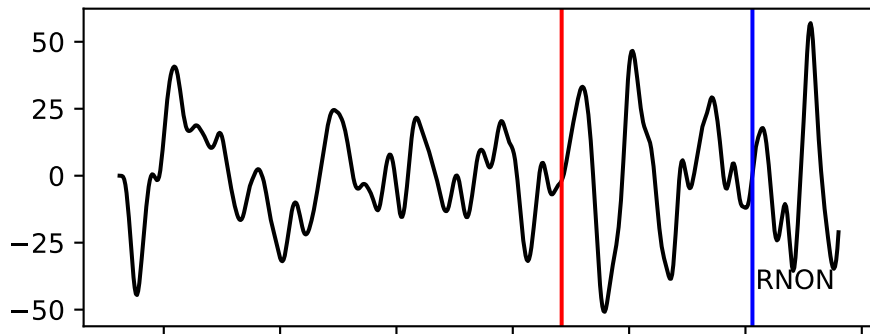

Typ: collapse - obspyck\_20220129133558  
Herdzeit (UTC): 2020-04-27 18:24:42  
Magnitude (MI): -0.7  
Latitude: 47.761 [°] ± 3.52 [km]  
Longitude: 12.828 [°] ± 0.84 [km]  
Tiefe: 4.1 [km] ± 2.4[km]

24:41.500000  
24:42.000000  
24:42.500000  
24:43.000000  
24:43.500000  
24:44.000000  
24:44.500000