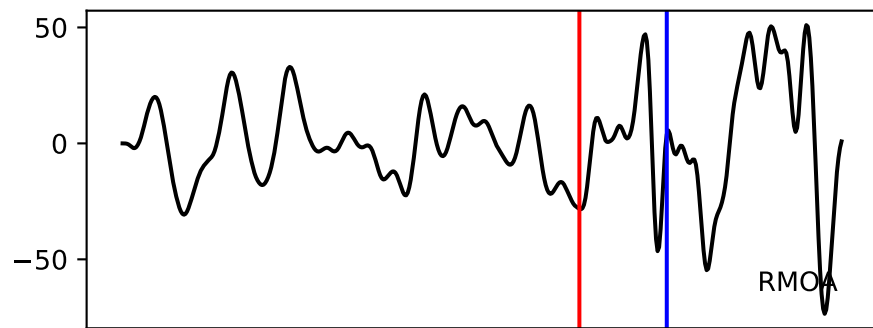

Typ: earthquake - obspyck\_20220129133955  
Herdzeit (UTC): 2020-04-28 04:07:47  
Magnitude (MI): -0.9  
Latitude: 47.762 [°] ± 1.50 [km]  
Longitude: 12.846 [°] ± 0.90 [km]  
Tiefe: 1.5 [km] ± 4.1[km]

07:46.500000  
07:47.000000  
07:47.500000  
07:48.000000  
07:48.500000