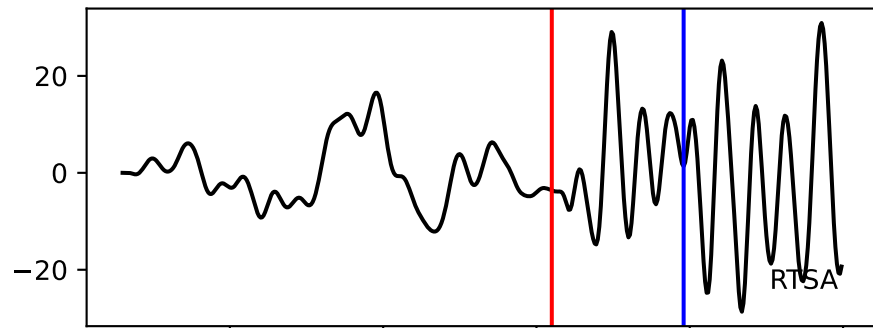

Typ: earthquake - obspyck\_20220129133955  
Herdzeit (UTC): 2020-04-28 04:07:47  
Magnitude (MI): -0.9  
Latitude: 47.762 [°] ± 1.50 [km]  
Longitude: 12.846 [°] ± 0.90 [km]  
Tiefe: 1.5 [km] ± 4.1[km]