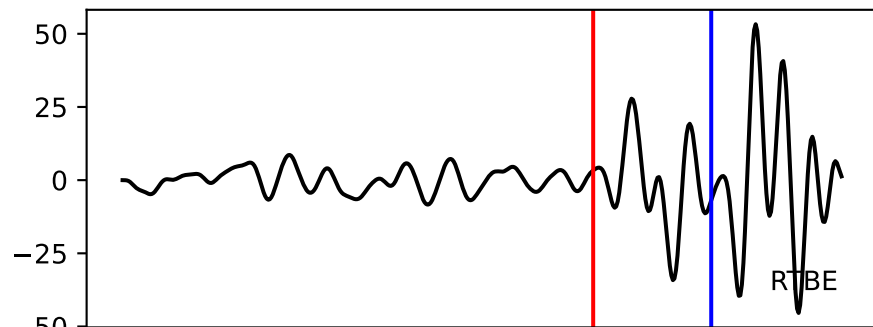

Typ: earthquake - obspyck\_20220129133955  
Herdzeit (UTC): 2020-04-28 04:07:47  
Magnitude (MI): -0.9  
Latitude: 47.762 [°] ± 1.50 [km]  
Longitude: 12.846 [°] ± 0.90 [km]  
Tiefe: 1.5 [km] ± 4.1[km]