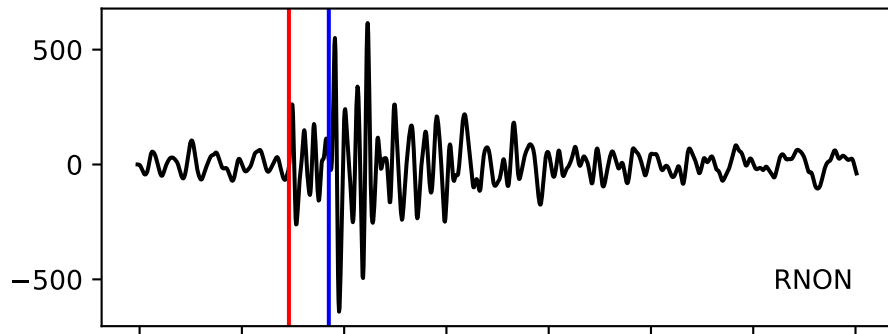

Typ: earthquake - obspyck_20220130085541
Herdzeit (UTC): 2020-04-30 13:01:51
Magnitude (MI): -0.2
Latitude: 47.717 [°] ± 0.99 [km]
Longitude: 12.891 [°] ± 1.03 [km]
Tiefe: -0.0 [km] ± 2.4[km]

13:01:51 13:01:52 13:01:53 13:01:54 13:01:55 13:01:56 13:01:57 13:01:58