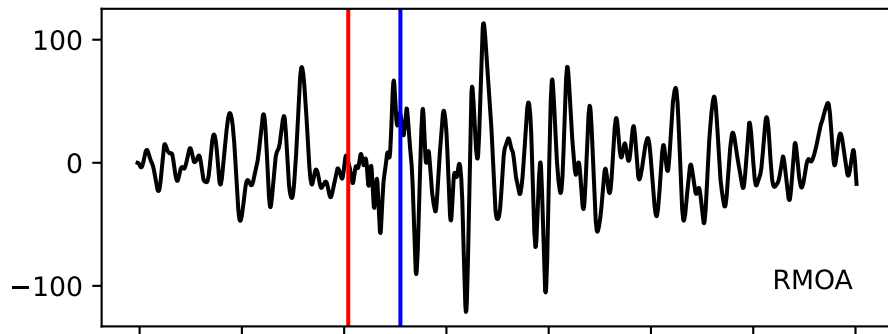

Typ: earthquake - obspyck_20220130085541
Herdzeit (UTC): 2020-04-30 13:01:51
Magnitude (MI): -0.2
Latitude: 47.717 [°] ± 0.99 [km]
Longitude: 12.891 [°] ± 1.03 [km]
Tiefe: -0.0 [km] ± 2.4[km]

13:01:51 13:01:52 13:01:53 13:01:54 13:01:55 13:01:56 13:01:57 13:01:58