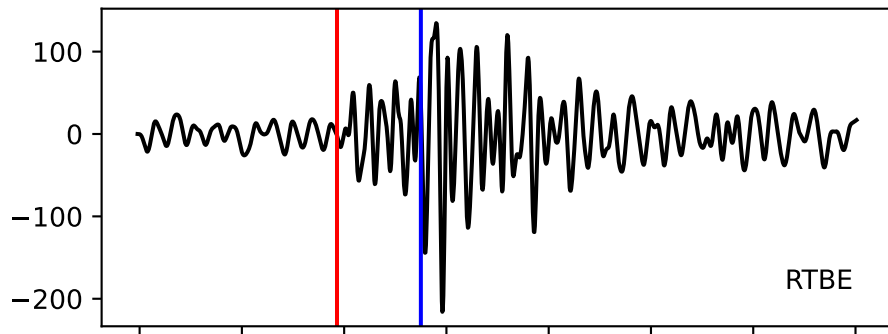

Typ: earthquake - obspyck_20220130085541
Herdzeit (UTC): 2020-04-30 13:01:51
Magnitude (MI): -0.2
Latitude: 47.717 [°] ± 0.99 [km]
Longitude: 12.891 [°] ± 1.03 [km]
Tiefe: -0.0 [km] ± 2.4[km]

13:01:51 13:01:52 13:01:53 13:01:54 13:01:55 13:01:56 13:01:57 13:01:58