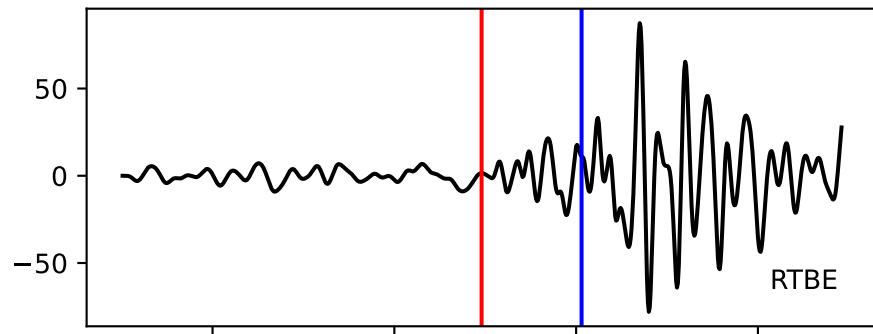

Typ: earthquake - obspyck_20220130092927
Herdzeit (UTC): 2020-05-13 20:05:56
Magnitude (MI): -0.6
Latitude: 47.778 [°] ± 1.00 [km]
Longitude: 12.846 [°] ± 0.71 [km]
Tiefe: -0.0 [km] ± 4.0[km]

05:56.000000 05:57.000000 05:58.000000 05:59.000000