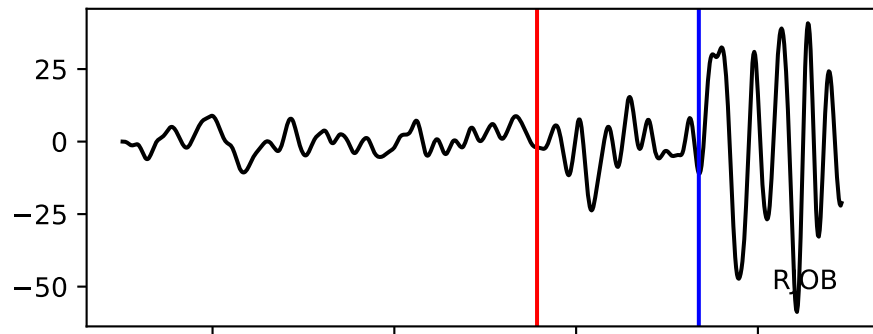

Typ: earthquake - obspyck_20220130092927
Herdzeit (UTC): 2020-05-13 20:05:56
Magnitude (MI): -0.6
Latitude: 47.778 [°] ± 1.00 [km]
Longitude: 12.846 [°] ± 0.71 [km]
Tiefe: -0.0 [km] ± 4.0[km]

05:56.000000 05:57.000000 05:58.000000 05:59.000000