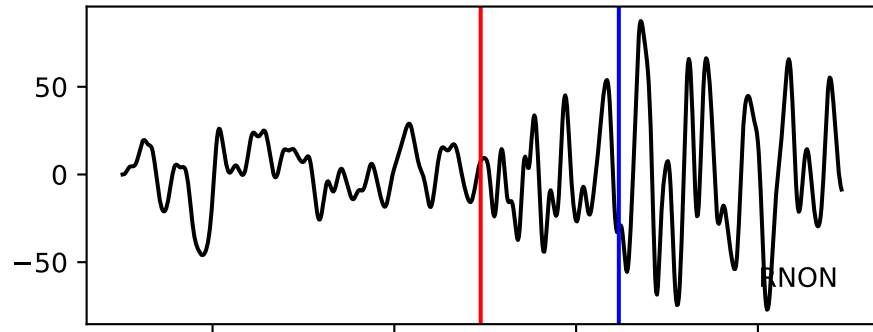

Typ: earthquake - obspyck_20220130092927
Herdzeit (UTC): 2020-05-13 20:05:56
Magnitude (MI): -0.6
Latitude: 47.778 [°] ± 1.00 [km]
Longitude: 12.846 [°] ± 0.71 [km]
Tiefe: -0.0 [km] ± 4.0[km]

05:56.000000 05:57.000000 05:58.000000 05:59.000000