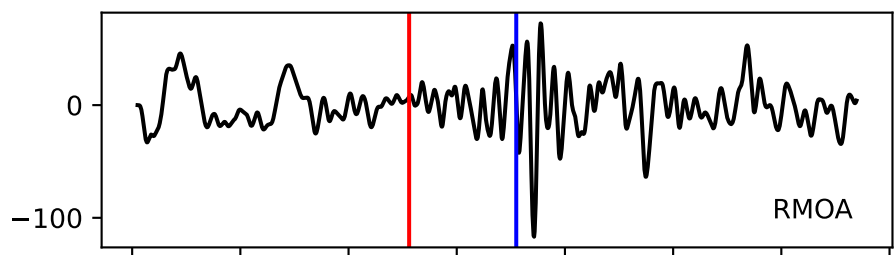

Typ: earthquake - obspyck_20220130105117
Herdzeit (UTC): 2020-06-08 01:20:26
Magnitude (MI): -0.2
Latitude: 47.721 [°] ± 4.00 [km]
Longitude: 12.780 [°] ± 2.33 [km]
Tiefe: 3.6 [km] ± 3.6[km]

01:20:25 01:20:26 01:20:27 01:20:28 01:20:29 01:20:30 01:20:31 01:20:32