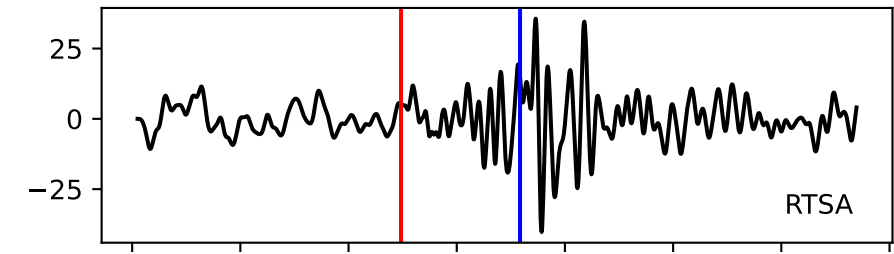

Typ: earthquake - obspyck_20220130105117
Herdzeit (UTC): 2020-06-08 01:20:26
Magnitude (MI): -0.2
Latitude: 47.721 [°] ± 4.00 [km]
Longitude: 12.780 [°] ± 2.33 [km]
Tiefe: 3.6 [km] ± 3.6[km]

01:20:25 01:20:26 01:20:27 01:20:28 01:20:29 01:20:30 01:20:31 01:20:32