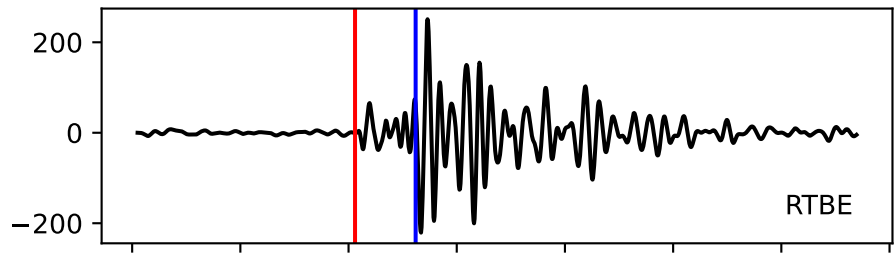

Typ: earthquake - obspyck_20220130105117
Herdzeit (UTC): 2020-06-08 01:20:26
Magnitude (MI): -0.2
Latitude: 47.721 [°] ± 4.00 [km]
Longitude: 12.780 [°] ± 2.33 [km]
Tiefe: 3.6 [km] ± 3.6[km]

01:20:25 01:20:26 01:20:27 01:20:28 01:20:29 01:20:30 01:20:31 01:20:32