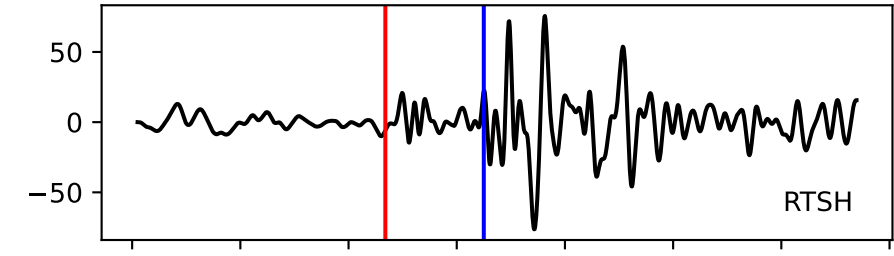

Typ: earthquake - obspyck_20220130105117
Herdzeit (UTC): 2020-06-08 01:20:26
Magnitude (MI): -0.2
Latitude: 47.721 [°] ± 4.00 [km]
Longitude: 12.780 [°] ± 2.33 [km]
Tiefe: 3.6 [km] ± 3.6[km]

01:20:25 01:20:26 01:20:27 01:20:28 01:20:29 01:20:30 01:20:31 01:20:32