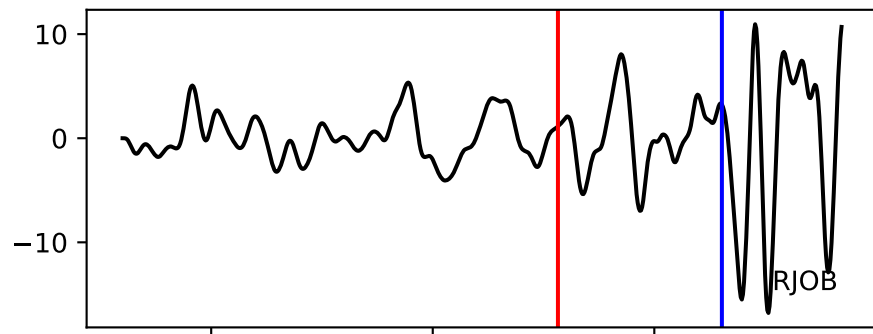

Typ: earthquake - obspyck_20220130162459
Herdzeit (UTC): 2020-07-12 00:12:27
Magnitude (MI): -0.8
Latitude: 47.699 [°] ± 2.39 [km]
Longitude: 12.848 [°] ± 0.86 [km]
Tiefe: -0.0 [km] ± 5.0[km]

12:27.000000 12:28.000000 12:29.000000 12:30.000000