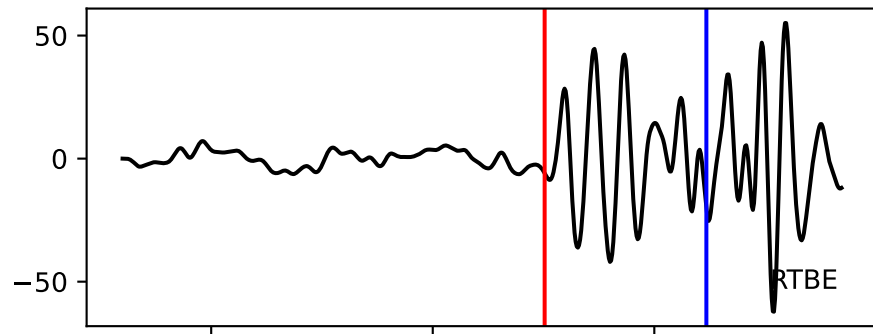

Typ: earthquake - obspyck_20220130162459
Herdzeit (UTC): 2020-07-12 00:12:27
Magnitude (MI): -0.8
Latitude: 47.699 [°] ± 2.39 [km]
Longitude: 12.848 [°] ± 0.86 [km]
Tiefe: -0.0 [km] ± 5.0[km]

12:27.000000 12:28.000000 12:29.000000 12:30.000000