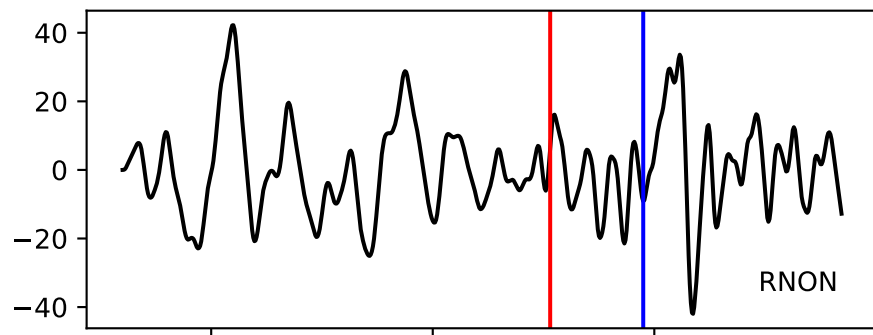

Typ: earthquake - obspyck_20220130162459
Herdzeit (UTC): 2020-07-12 00:12:27
Magnitude (MI): -0.8
Latitude: 47.699 [°] ± 2.39 [km]
Longitude: 12.848 [°] ± 0.86 [km]
Tiefe: -0.0 [km] ± 5.0[km]

12:27.000000 12:28.000000 12:29.000000 12:30.000000