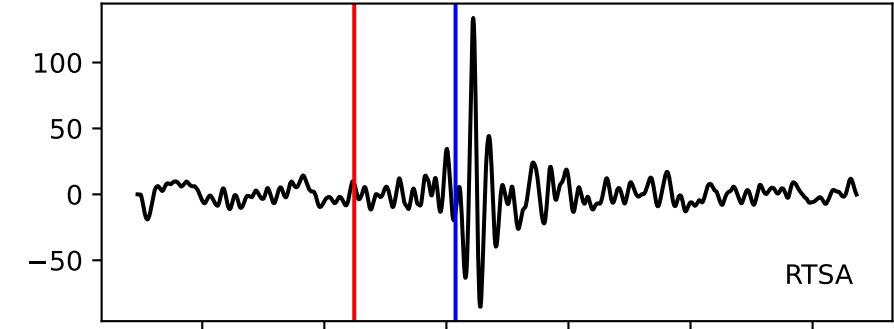

Typ: earthquake - obspyck_20220130175727
Herdzeit (UTC): 2020-07-17 01:58:44
Magnitude (MI): -0.2
Latitude: 47.770 [°] ± 0.48 [km]
Longitude: 12.843 [°] ± 1.75 [km]
Tiefe: 3.3 [km] ± 0.9[km]

01:58:44 01:58:45 01:58:46 01:58:47 01:58:48 01:58:49