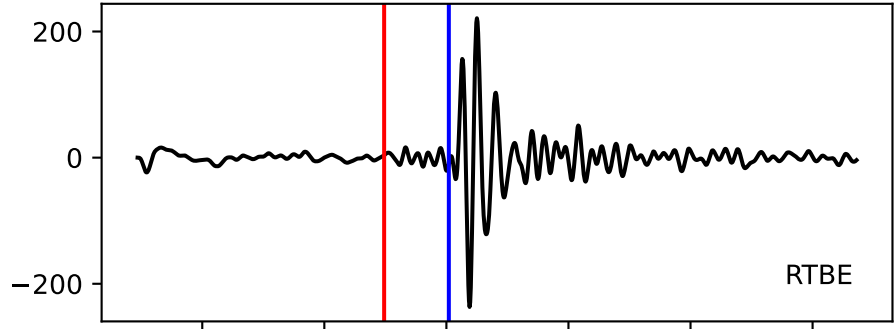

Typ: earthquake - obspyck_20220130175727
Herdzeit (UTC): 2020-07-17 01:58:44
Magnitude (MI): -0.2
Latitude: 47.770 [°] ± 0.48 [km]
Longitude: 12.843 [°] ± 1.75 [km]
Tiefe: 3.3 [km] ± 0.9[km]

01:58:44 01:58:45 01:58:46 01:58:47 01:58:48 01:58:49