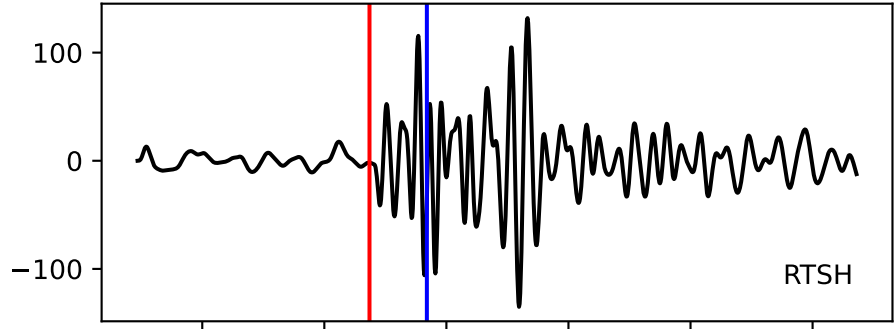

Typ: earthquake - obspyck_20220130175727
Herdzeit (UTC): 2020-07-17 01:58:44
Magnitude (MI): -0.2
Latitude: 47.770 [°] ± 0.48 [km]
Longitude: 12.843 [°] ± 1.75 [km]
Tiefe: 3.3 [km] ± 0.9[km]

01:58:44 01:58:45 01:58:46 01:58:47 01:58:48 01:58:49