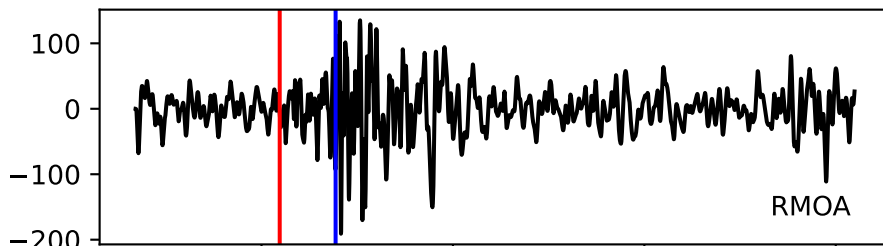

Typ: earthquake - obspyck\_20220131091348  
Herdzeit (UTC): 2020-07-24 12:36:22  
Magnitude (MI): 0.4  
Latitude: 47.810 [°] ± 0.92 [km]  
Longitude: 12.847 [°] ± 3.12 [km]  
Tiefe: 7.0 [km] ± 0.2[km]