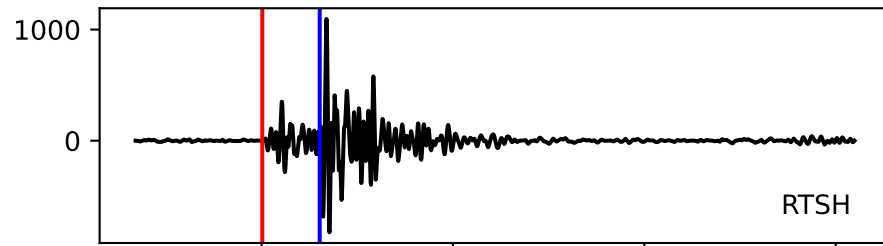

Typ: earthquake - obspyck\_20220131091348  
Herdzeit (UTC): 2020-07-24 12:36:22  
Magnitude (MI): 0.4  
Latitude: 47.810 [°] ± 0.92 [km]  
Longitude: 12.847 [°] ± 3.12 [km]  
Tiefe: 7.0 [km] ± 0.2[km]