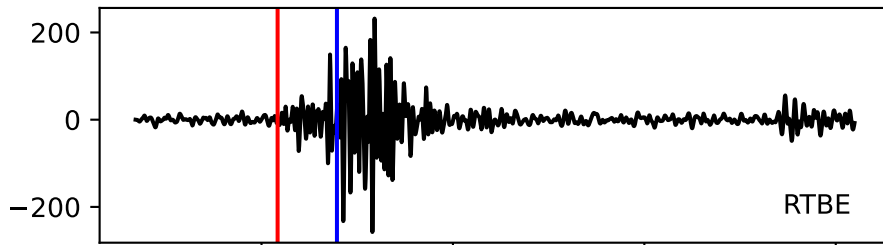

Typ: earthquake - obspyck\_20220131091348  
Herdzeit (UTC): 2020-07-24 12:36:22  
Magnitude (MI): 0.4  
Latitude: 47.810 [°] ± 0.92 [km]  
Longitude: 12.847 [°] ± 3.12 [km]  
Tiefe: 7.0 [km] ± 0.2[km]