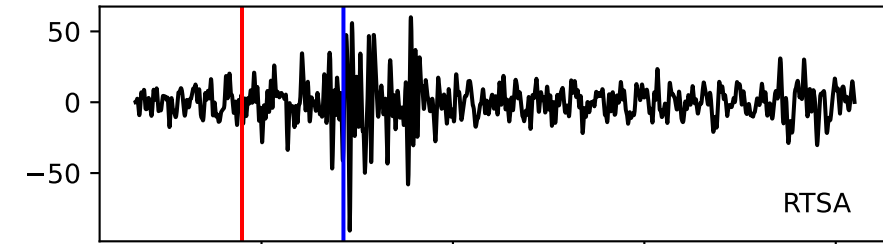

Typ: earthquake - obspyck\_20220131091348  
Herdzeit (UTC): 2020-07-24 12:36:22  
Magnitude (MI): 0.4  
Latitude: 47.810 [°] ± 0.92 [km]  
Longitude: 12.847 [°] ± 3.12 [km]  
Tiefe: 7.0 [km] ± 0.2[km]