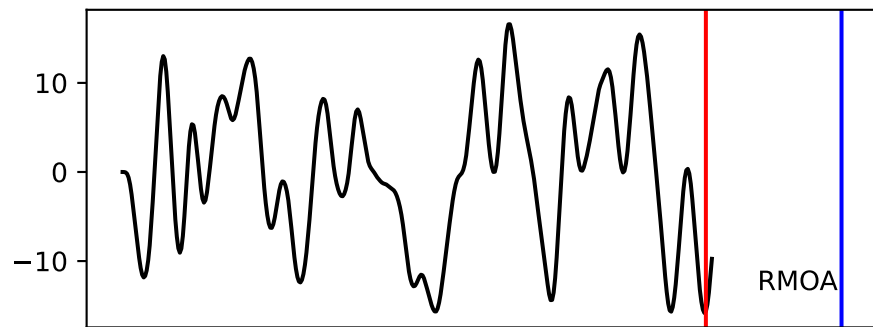

Typ: earthquake - obspyck\_20220131130337  
Herdzeit (UTC): 2020-08-01 03:19:32  
Magnitude (MI): -1.1  
Latitude: 47.750 [°] ± 0.74 [km]  
Longitude: 12.841 [°] ± 0.34 [km]  
Tiefe: 0.5 [km] ± 0.3[km]