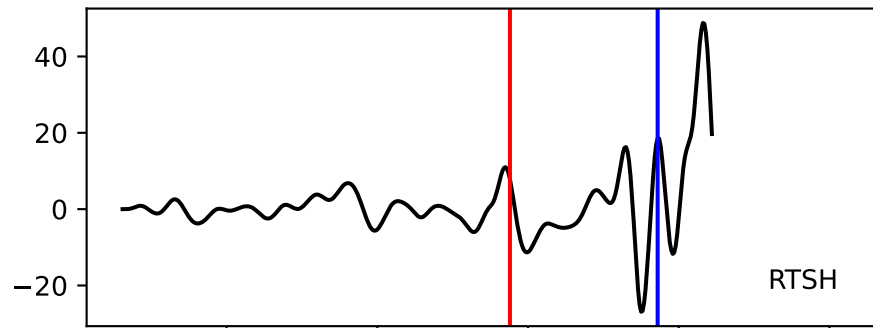

Typ: earthquake - obspyck\_20220131130337  
Herdzeit (UTC): 2020-08-01 03:19:32  
Magnitude (MI): -1.1  
Latitude: 47.750 [°] ± 0.74 [km]  
Longitude: 12.841 [°] ± 0.34 [km]  
Tiefe: 0.5 [km] ± 0.3[km]