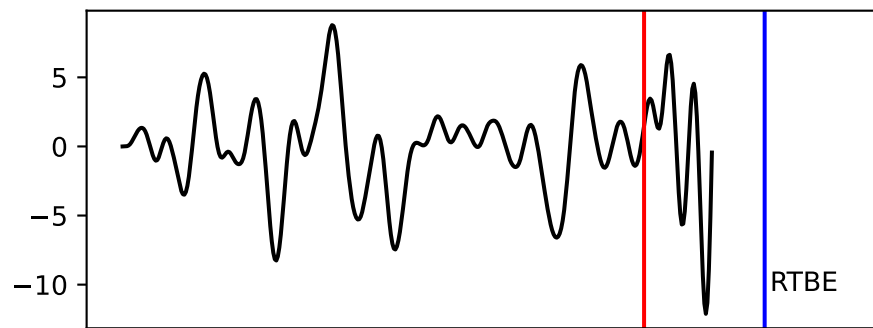

Typ: earthquake - obspyck\_20220131130337  
Herdzeit (UTC): 2020-08-01 03:19:32  
Magnitude (MI): -1.1  
Latitude: 47.750 [°] ± 0.74 [km]  
Longitude: 12.841 [°] ± 0.34 [km]  
Tiefe: 0.5 [km] ± 0.3[km]